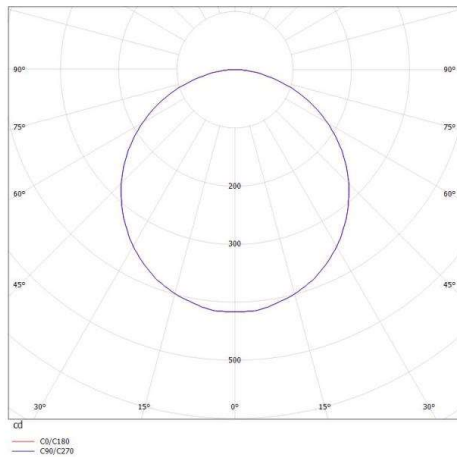

PERFORA PD

472-10019200

PERFORA M PD SUSPENSION made of aluminium, terra, light output direct, cable grey, steel, adapter/ceiling base terra, IP20 cable length 2000mm

DRAWING

TECHNICAL DETAILS

System perform. [W]	34
Bulb type	LED
Luminous flux [lm]	1200
Colour temp. [K]	3000K
CRI	>90
Light output	direct
Voltage [V]	220-240V 50/60Hz
Material	aluminium

Height [mm]	30
Diameter [mm]	600
IP protection class	IP20
Voltage class	protection cl. I

Color lamp	terra
Color adapter/ceiling base	terra
Electric wire	grey, steel
EAN-Number	9010506127799
Lifetime [h]	25 000

LIGHT DISTRIBUTION CURVE

The values are rated values. Power and luminous flux are initially subject to a tolerance of +/- 10%. Colour temperature tolerance: +/- 150 K. The values apply to an ambient temperature of 25°C unless otherwise specified.