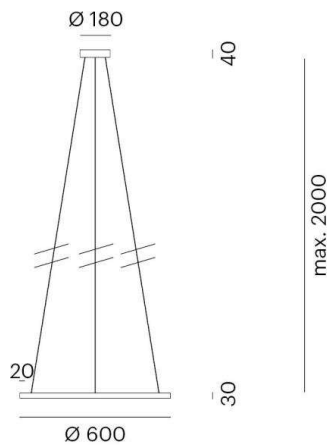

PERFORA PD

472-10019200

PERFORA M PD SUSPENSION made of aluminium, terra, light output direct, cable grey, steel, adapter/ceiling base terra, IP20 cable length 2000mm

DRAWING

TECHNICAL DETAILS

System perform. [W]	34
Bulb type	LED
Luminous flux [lm]	1200
Colour temp. [K]	3000K
CRI	>90
Light output	direct
Voltage [V]	220-240V 50/60Hz
Material	aluminium

Height [mm]	30
Diameter [mm]	600
IP protection class	IP20
Voltage class	protection cl. I

Color lamp	terra
Color adapter/ceiling base	terra
Electric wire	grey, steel
EAN-Number	9010506127799
Lifetime [h]	25 000

LIGHT DISTRIBUTION CURVE

The values are rated values. Power and luminous flux are initially subject to a tolerance of +/- 10%. Colour temperature tolerance: +/- 150 K. The values apply to an ambient temperature of 25°C unless otherwise specified.