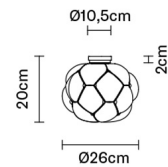

TRIAC

Light source and alternative bulbs

LED 1x8.7W-
3000K
Cri 80+

Included accessories

LED
Off-center cable fastener

Weight Lamp

Net: 1.67 kg

Packaging

Gross weight: 2.13 kg
Volume: 0.027 m³
Number of boxes: 1

Specs

EAC IP40

Dimensions

Material

Glass - Metal

Available diffuser colours

Translucent white