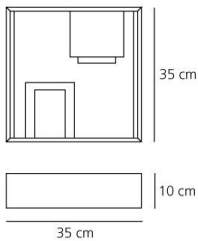

Fato Bicolor - White/Coral

Gio Ponti

IP20      

LUMINAIRE

- Watt: **60W**
- Voltage: **220V-240V**

Notes

DESCRIPTION

A table or wall lamp, with geometrical metal screens creating light and dark, screened and clear, all enclosed in a square frame: it is both a light object and a lamp. A lighting sculpture with a strong styling connotation to the '60s. Structure in enamelled, folded and welded plate.

PRODUCT CODE: S0048010A02

FEATURES

- Article Code: **S0048010A02**
- Colour: **White/Coral**
- Installation: **WallTable**
- Material: **Steel**
- Series: **Design Collection, Modern Classic**
- Environment: **Indoor**
- Area contract: **Residential**
- Emission: **Indirect**
- design by: **Gio Ponti**

DIMENSIONS

- Length: **cm 35**
- Width: **cm 35**
- Height: **cm 10**

NOT INCLUDED SOURCES

- Category: **HALO**
- Number: **2**
- Lbs: **D45**
- Watt: **30W**
- Socket: **E14**

ALTERNATIVE SOURCES

- Category: **LED RETROFIT**
- Number: **2**
- Watt: **4W**
- Delivered lumens output: **370lm**
- Socket: **E14**