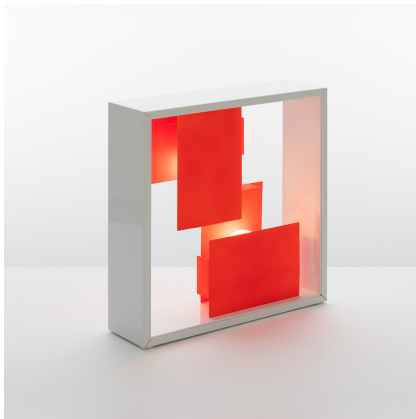

Fato Bicolor - White/Coral

Gio Ponti

IP20      

LUMINAIRE

- Watt: **60W**
- Voltage: **220V-240V**

Notes

DESCRIPTION

A table or wall lamp, with geometrical metal screens creating light and dark, screened and clear, all enclosed in a square frame: it is both a light object and a lamp. A lighting sculpture with a strong styling connotation to the '60s. Structure in enamelled, folded and welded plate.

PRODUCT CODE: S0048010A02

FEATURES

- Article Code: **S0048010A02**
- Colour: **White/Coral**
- Installation: **WallTable**
- Material: **Steel**
- Series: **Design Collection, Modern Classic**
- Environment: **Indoor**
- Area contract: **Residential**
- Emission: **Indirect**
- design by: **Gio Ponti**

DIMENSIONS

- Length: **cm 35**
- Width: **cm 35**
- Height: **cm 10**

NOT INCLUDED SOURCES

- Category: **HALO**
- Number: **2**
- Lbs: **D45**
- Watt: **30W**
- Socket: **E14**

ALTERNATIVE SOURCES

- Category: **LED RETROFIT**
- Number: **2**
- Watt: **4W**
- Delivered lumens output: **370lm**
- Socket: **E14**