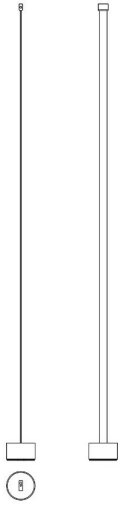

2301/GR Elastica

design studio habits, 2019

Elastica is a lamp that stretches between the ceiling and the floor, adaptable to different heights and space requirements. It can change slope through the special attachment fixed on the strip of elasticized fabric. It is composed of a strip of elasticized fabric that comes in different colors – red, yellow, grey, black, blue – supporting a flexible dimmable LED circuit. The lamp can be turned on and off simply by pulling the fabric strip. It is fixed at the extremities to a ceiling support and to a counterweight cylindrical base in metal painted of the same color. 24V dimmable driver on the plug, dimmable.

Dimensions

| | |
|-----------|-----------------------|
| Width: | - |
| Height: | 250/320 - 8 (base) cm |
| Length: | - |
| Depth: | - |
| Diameter: | 13 (base) cm |

| | |
|----------------|------|
| Hole Diameter: | - |
| Hole Depth: | - |
| Net weight: | 5 Kg |

Light Source

| | |
|----------------|---------|
| Watt: | 17W |
| Lumen: | 1775 lm |
| Light Source: | led |
| CRI: | >80 |
| duration: | 50000 |
| CCT: | 2700K |
| Energy degree: | A++ |

Device Specifications

Dimensions

Width: -

Height: 250/320 - 8 (base)
cm

Length: -

Depth: -

Diameter: 13 (base) cm

Hole Diameter: -

Hole Depth: -