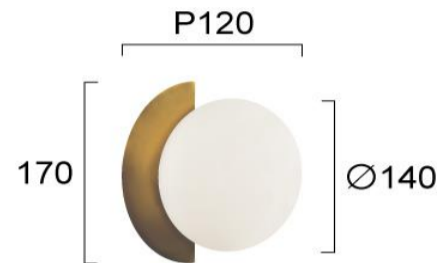

Product Datasheet

| | |
|---------------------|-------------------------------------|
| Code | 4292001 |
| Description | Wall Lamp Gold Darcy |
| Family | DARCY |
| Type | WALL LIGHTS |
| Type of Lamp | G9 |
| Watt | 1 X MAX 25W |
| Volt | 220-240 VAC |
| Hertz | 50-60 Hz |
| Class | Class II |
| IP | IP20 |
| Environment | Indoor |
| Color | WHITE / GOLD |
| Material | GLASS / ELECTROSTATIC PAINTED STEEL |
| Length | D:140 |
| Height | H:170 |
| Width | P:120 |
| Kelvin | |
| Lumen | |
| Beam Angle | |
| Dimmable | |