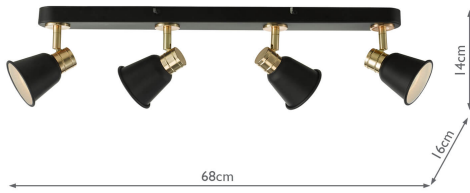

FRY8454

Fry 4lt Bar Black & Rose Gold

RRP
£134.40 (inc VAT)

TECHNICAL DATA

Measurements	D16 x H14 x W68cm
Fixing Plate Dimensions	D6 x H2.5 x W58cm
Finish	Matt Black, Polished Gold
Material	Metal
Nett Weight (kg)	1 kg

Primary Light:

Lamp 4 x 50w max GU10 Reflector

Recommended Lamp BUL-GU10-LED-8

IP Rating	IP20
Suitable	Indoor
Electrical Class	Class I, Earthed