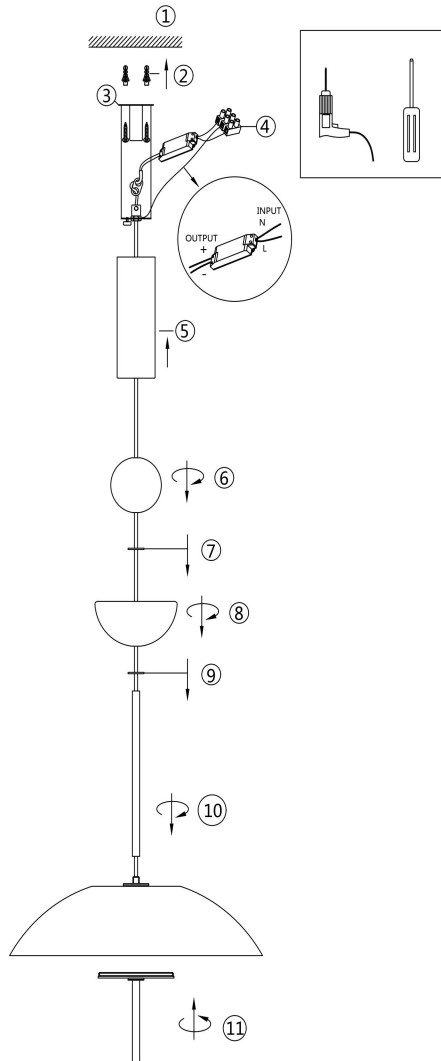

Instruction

MOD185PL-L6B3K3

MAX 12W
1 200 Lumen

Model: MOD185PL-L6B3K3

Collection: Modern

Series: Bangkok

Pendant Lamps

This product contains a light source of the energy efficiency class A