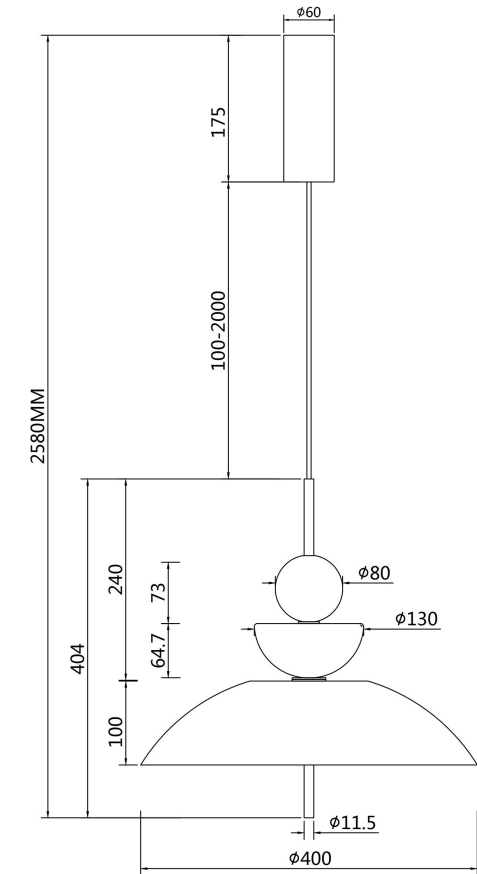

Instruction

MOD185PL-L6B3K3

MAX 12W
1 200 Lumen

Model: MOD185PL-L6B3K3

Collection: Modern

Series: Bangkok

Pendant Lamps

This product contains a light source of the energy efficiency class A