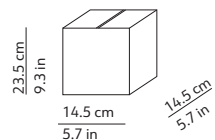

### PACKAGING / IMBALLO

Diffuser  
Volume: 0.055 m<sup>3</sup> / 1.949 ft<sup>3</sup>  
Gross weight: 3.34 kg / 7.35 lbs

Structure  
Volume: 0.012 m<sup>3</sup> / 0.411 ft<sup>3</sup>  
Gross weight: 0.82 kg / 1.80 lbs

Diffuser  
Volume: 0.011 m<sup>3</sup> / 0.380 ft<sup>3</sup>  
Gross weight: 0.86 kg / 1.89 lbs

Structure  
Volume: 0.005 m<sup>3</sup> / 0.174 ft<sup>3</sup>  
Gross weight: 0.40 kg / 0.88 lbs