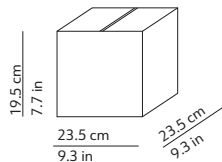

### PACKAGING / IMBALLO

Diffuser  
Volume: 0.055 m<sup>3</sup> / 1.949 ft<sup>3</sup>  
Gross weight: 3.34 kg / 7.35 lbs

Structure  
Volume: 0.012 m<sup>3</sup> / 0.411 ft<sup>3</sup>  
Gross weight: 0.82 kg / 1.80 lbs

Diffuser  
Volume: 0.011 m<sup>3</sup> / 0.380 ft<sup>3</sup>  
Gross weight: 0.86 kg / 1.89 lbs

Structure  
Volume: 0.005 m<sup>3</sup> / 0.174 ft<sup>3</sup>  
Gross weight: 0.40 kg / 0.88 lbs