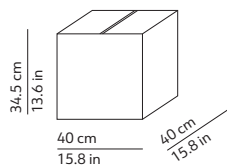

### PACKAGING / IMBALLO

Diffuser  
Volume: 0.055 m<sup>3</sup> / 1.949 ft<sup>3</sup>  
Gross weight: 3.34 kg / 7.35 lbs

Structure  
Volume: 0.012 m<sup>3</sup> / 0.411 ft<sup>3</sup>  
Gross weight: 0.82 kg / 1.80 lbs

Diffuser  
Volume: 0.011 m<sup>3</sup> / 0.380 ft<sup>3</sup>  
Gross weight: 0.86 kg / 1.89 lbs

Structure  
Volume: 0.005 m<sup>3</sup> / 0.174 ft<sup>3</sup>  
Gross weight: 0.40 kg / 0.88 lbs