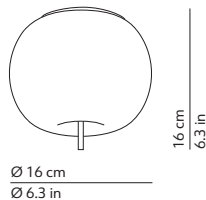

### CODES AND DIMENSIONS / CODICI E DIMENSIONI

### PACKAGING / IMBALLO

Diffuser  
Volume: 0.055 m<sup>3</sup> / 1.949 ft<sup>3</sup>  
Gross weight: 3.34 kg / 7.35 lbs

Structure  
Volume: 0.012 m<sup>3</sup> / 0.411 ft<sup>3</sup>  
Gross weight: 0.82 kg / 1.80 lbs

Diffuser  
Volume: 0.011 m<sup>3</sup> / 0.380 ft<sup>3</sup>  
Gross weight: 0.86 kg / 1.89 lbs

Structure  
Volume: 0.005 m<sup>3</sup> / 0.174 ft<sup>3</sup>  
Gross weight: 0.40 kg / 0.88 lbs