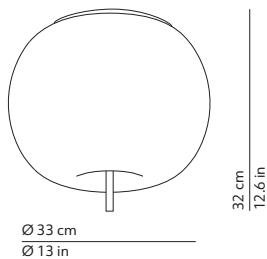

CODES AND DIMENSIONS / CODICI E DIMENSIONI

KUSHI 33 CEILING

K220105N
K220105O
K220105R