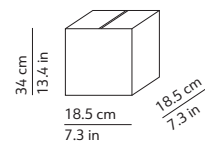

### PACKAGING / IMBALLO

Diffuser  
Volume: 0.055 m<sup>3</sup> / 1.949 ft<sup>3</sup>  
Gross weight: 3.34 kg / 7.35 lbs

Structure  
Volume: 0.012 m<sup>3</sup> / 0.411 ft<sup>3</sup>  
Gross weight: 0.82 kg / 1.80 lbs

Diffuser  
Volume: 0.011 m<sup>3</sup> / 0.380 ft<sup>3</sup>  
Gross weight: 0.86 kg / 1.89 lbs

Structure  
Volume: 0.005 m<sup>3</sup> / 0.174 ft<sup>3</sup>  
Gross weight: 0.40 kg / 0.88 lbs