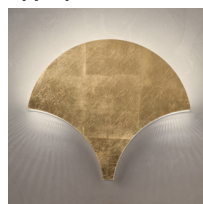

F01 Foglia oro
Gold leaf

F02 Foglia argento
Silver leaf

F03 Foglia rame
Copper leaf

W04 Pale oak

W05 Walnut

W06 Grey ayous

W07 Black&silver

L02 Pelle 2
Leather 2

L03 Pelle 3
Leather 3

T01 Tessuto 1
Fabric 1

T02 Tessuto 2
Fabric 2

G14 Ottone brunito
Burnished brass

ALL FINISHINGS: WALL FRAME V95
G14 FINISHING: WALL FRAME G14

Family

Applique

PALM A40