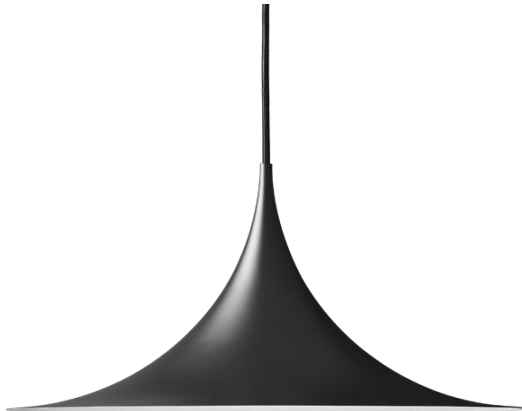

Designed by Bonderup & Thorup

PRODUCT

COLOURS

// Matt black

// Matt white

// Glossy anthracite grey

// Glossy blue-grey

- Semi Pendant - Ø47 (Dusty Blue Glossy) // 10015255
- Semi Pendant - Ø47 (Anthracite Grey Glossy) // 10015256
- Semi Pendant - Ø47 (Black Semi Matt) // 10015257
- Semi Pendant - Ø47 (White Semi Matt) // 10015258

DESCRIPTION

Semi is a unique pendant lamp, based on two quarter-circles put together, back-to-back. It's distinctive arch-shaped shade in lacquered, spun aluminium creates a diffused, cone-shaped light, ideal over a dining table or kitchen work surface.

VERSION - SEMI PENDANT Ø47 / SM2

RAL codes are indicative.

- Fabric wire - White:
- Matt white / White inside // RAL 9003 / RAL 9003 // Gloss level 20 / Gloss level 20
- Fabric wire - Black:
- Matt black / White inside // RAL 9005 / RAL 9003 // Gloss level 20 / Gloss level 20
- Glossy blue-grey / White inside // RAL 160 60 05 / RAL 9003 // Gloss level 80 / Gloss level 20
- Glossy anthracite grey / White inside // RAL 7016 / RAL 9003 // Gloss level 80 / Gloss level 20

PENDANT VERSION

Order item - look for part number in the pricelist.

Series contains the following:

SM1, SM2, SM3

Ø 60 cm

Ø 47 cm

Ø 30 cm

FACTS

MEASUREMENT - L X W X H MM

- Lamp rosette height: 57 mm
- Lamp rosette diameter: 114 mm
- Shade height: 235 mm
- Shade diameter: Ø470 mm
- Cable length, exposed: APP. 2200 mm
- Cable length, total: APP. 2500 mm

WEIGHT ITEM - LAMP INCL. WIRE AND ROSETTE

870 g

PACKAGING TYPE

Cardboard box

PACKAGING MEASUREMENT - L X W X H CM

L:50 X W:50 X H:28.5 cm

WEIGHT PACKAGING - MATERIAL TYPE (recyclable)

- Delivery note: 5 g
- PE-LD PolyEthylen, bottom and top: 61 g
- Socket protection: 11 g
- Brown paper post (2 pcs. Triangles and rosette box): 317 g
- PE polybag: 61 g
- Cardboard, outer white box w/5ply Corrugated: 1000 g
- Screws: 7 g
- Light bulb: 28 g

WEIGHT PACKAGING - TOTAL

2360 g

NUMBER OF PARCELS

1 pcs.