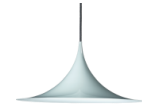

// Glossy blue-grey

- Semi Pendant - Ø47 (Dusty Blue Glossy) // 10015255
- Semi Pendant - Ø47 (Anthracite Grey Glossy) // 10015256
- Semi Pendant - Ø47 (Black Semi Matt) // 10015257
- Semi Pendant - Ø47 (White Semi Matt) // 10015258

DESCRIPTION

Semi is a unique pendant lamp, based on two quarter-circles put together, back-to-back. It's distinctive arch-shaped shade in lacquered, spun aluminium creates a diffused, cone-shaped light, ideal over a dining table or kitchen work surface.

VERSION - SEMI PENDANT Ø47 / SM2

RAL codes are indicative.

- Fabric wire - White:
- Matt white / White inside // RAL 9003 / RAL 9003 // Gloss level 20 / Gloss level 20
- Fabric wire - Black:
- Matt black / White inside // RAL 9005 / RAL 9003 // Gloss level 20 / Gloss level 20
- Glossy blue-grey / White inside // RAL 160 60 05 / RAL 9003 // Gloss level 80 / Gloss level 20
- Glossy anthracite grey / White inside // RAL 7016 / RAL 9003 // Gloss level 80 / Gloss level 20

PENDANT VERSION

Order item - look for part number in the pricelist.

Series contains the following: