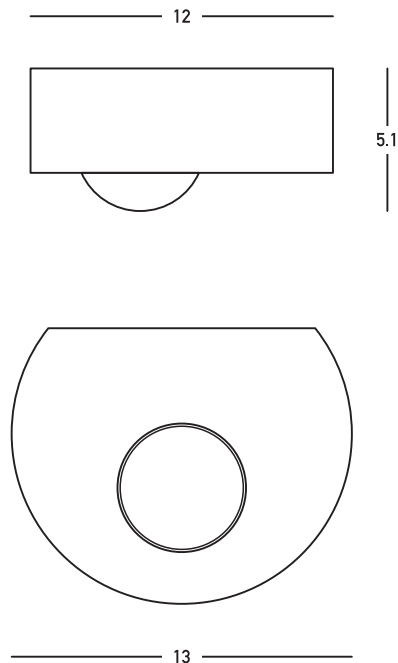

Product Data Sheet

Date: 03/02/2023
www.zambelislights.gr

Code E278

Color: Graphite

Outdoor Lighting

Power	9W
Voltage	220-240V
Operating Frequency	50/60Hz
Color Temperature	3000K
Lumen	800Lm
Cri	80
IP	54
Dimensions	L: 12cm W: 13cm H: 5.1cm
Beam Angle	120°
Material	Aluminum-PC Diffuser

Description

Outdoor Wall light with integrated LED, made of aluminum and PC diffuser in a graphite finish.

5213010017875