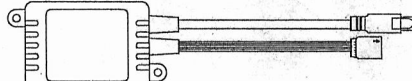

IP20

Info

www.paulmann.com

Paulmann Licht GmbH
Quezinger Feld 2
31832 Springe
Germany

www.paulmann.com

Art.-Nr.: 706.83

(+MA 326)PYT 06/17

Only for MaxLED 500 and MaxLED 1000

1X

1X

1X

A

Art.No.705.77/78/79/80/85/86/88/89/706.04/05/65/66
706.67/68/69/70/71/72/708.29/30

706.83

MaxLED 500/MaxLED 1000 ✓
MaxLED Tunable White ✗
MaxLED RGB ✗
MaxLED RGBW ✗

B