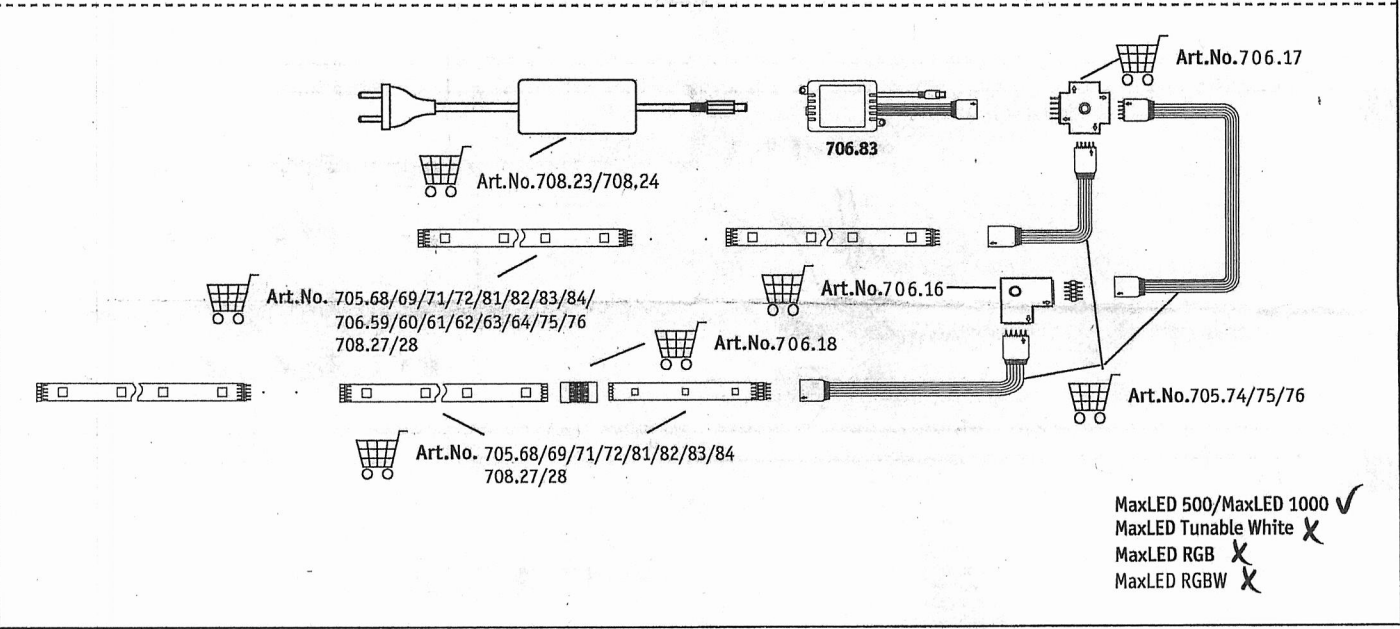

IP20

Info

www.paulmann.com

Paulmann Licht GmbH
Quezinger Feld 2
31832 Springe
Germany

www.paulmann.com

Art.-Nr.: 706.83

(+MA 326)PYT 06/17

Only for MaxLED 500 and MaxLED 1000

1X

1X

1X

A

Art.No.705.77/78/79/80/85/86/88/89/706.04/05/65/66
706.67/68/69/70/71/72/708.29/30

706.83

MaxLED 500/MaxLED 1000 ✓
MaxLED Tunable White ✗
MaxLED RGB ✗
MaxLED RGBW ✗

B