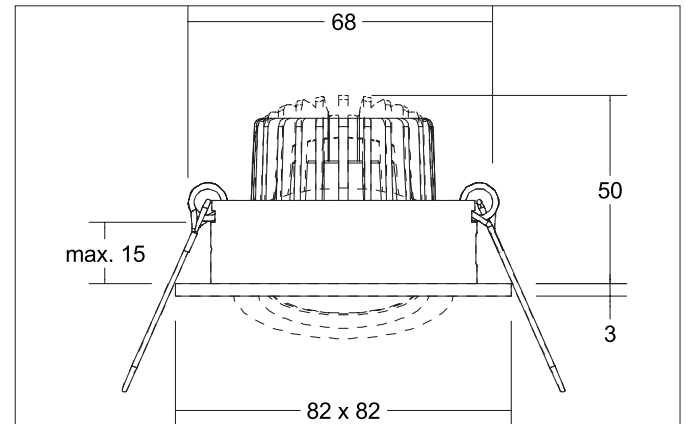

TIRREL-S LED recessed spot set, DALI dimmable, incl. connection**box**

Article no. 41444073

Light.
For Generations.**Tender**

LED recessed spot set, DALI dimmable, incl. connection box, Square. Toolless ceiling installation by installation springs. Ceiling cut-out Ø 68 mm, Installation depth 50 mm, Length 82 mm, Width 82 mm, Weight 0,285 kg, Reflector silver with rotationssymmetrical, deep, wide distributed light intensity. optimal light distribution due to a glass transparent cover. Luminous flux 680 lm, Power 1 x 6 W, Light colour warm white, Correlated color temperature (CCT) 3.000 K, Colour rendering index CRI > 80, Housing material: Aluminium / Glass, Colour: Chrome, Permissible ambient temperature (ta): -20 °C - +25 °C, Protection class (EN 61140): II, Degree of protection (DIN EN 60529): IP20, .With electronic driver, DALI-2 dimmable.

Product Benefits

- LED recessed spot in square design made of solid aluminum with LED module 6 W (3,000 K) and dimmable DALI converter WITHOUT glow-in-the-dark effect.
- Ceiling cut-out 68 mm, diameter 82 mm, installation depth 50 mm, IP20.
- Pivoting range 25°.
- Large color variation. Without visible snap ring.
- Classic, formally restrained design.
- In the same optics also in GX5.3 or GU10 version and as a dimmable trailing-edge phase or DALI and as a loudspeaker version.
- In addition, in the same surface structure and in the same color also available in round design.

TIRREL-S LED recessed spot set, DALI dimmable, incl. connection**box**

Article no. 41444073

Light.
For Generations.

Article data	
Article no.	41444073
GTIN	4251433951100
Series name	TIRREL-S
Short description	LED recessed spot set, DALI dimmable, incl. connection box
Material	Aluminium / Glass
Colour	Chrome
Type of surface	Matt
Shape	Square
Built-in diameter	68 mm
Installation depth	50 mm
Length	82 mm
Width	82 mm
Height	3 mm
Scope of delivery	Incl. 5-pole connection box
Weight	0.285 kg