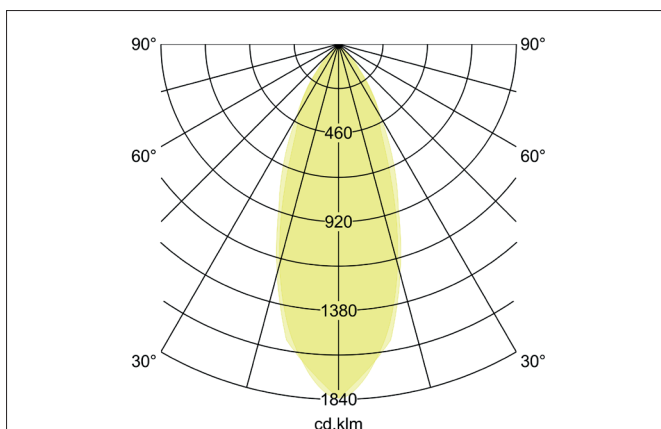

TIRREL-S LED recessed spot set, DALI dimmable, incl. connection**box**

Article no. 41444073

Light.
For Generations.**Tender**

LED recessed spot set, DALI dimmable, incl. connection box, Square. Toolless ceiling installation by installation springs. Ceiling cut-out Ø 68 mm, Installation depth 50 mm, Length 82 mm, Width 82 mm, Weight 0,285 kg, Reflector silver with rotationssymmetrical, deep, wide distributed light intensity. optimal light distribution due to a glass transparent cover. Luminous flux 680 lm, Power 1 x 6 W, Light colour warm white, Correlated color temperature (CCT) 3.000 K, Colour rendering index CRI > 80, Housing material: Aluminium / Glass, Colour: Chrome, Permissible ambient temperature (ta): -20 °C - +25 °C, Protection class (EN 61140): II, Degree of protection (DIN EN 60529): IP20, .With electronic driver, DALI-2 dimmable.

Product Benefits

- LED recessed spot in square design made of solid aluminum with LED module 6 W (3,000 K) and dimmable DALI converter WITHOUT glow-in-the-dark effect.
- Ceiling cut-out 68 mm, diameter 82 mm, installation depth 50 mm, IP20.
- Pivoting range 25°.
- Large color variation. Without visible snap ring.
- Classic, formally restrained design.
- In the same optics also in GX5.3 or GU10 version and as a dimmable trailing-edge phase or DALI and as a loudspeaker version.
- In addition, in the same surface structure and in the same color also available in round design.

Lighting technology	
Colour temperature	3.000 K
Light colour	White
Light output	Direct
Luminous flux	680 lm
System efficiency	113 lm/W
Colour rendering	CRI > 80
Reflector	High-gloss
Reflektorfarbe	silver
Beam angle	38°
Light sharing	Symmetric
Adjustable color temperature	No