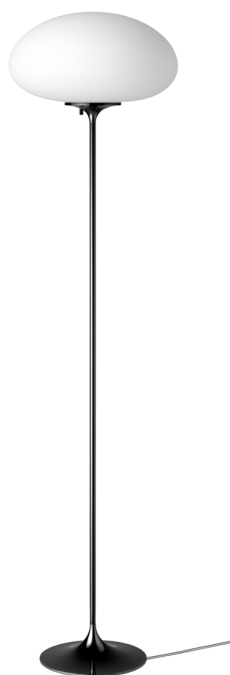

Stemlite Floor Lamp, H150

Designed by Bill Curry - 1962

ITEM NUMBER	Stemlite Floor Lamp - H150, EU (Black Chrome)	10057609
	Stemlite Floor Lamp - H150, EU (Pebble Grey)	10058490
	Stemlite Floor Lamp - H150, EU (Black Red)	10058492

DESCRIPTION

The Stemlite (1962) was the first ‘total look’ lamp, a pioneering new typology conceived by American Designer Bill Curry, which replaced the traditional base-plus-shade form with a single self-contained unit comprising interchangeable modules. His debut design, the much-emulated Stemlite, was named “most influential lamp of the year” by Industrial Design Magazine in 1965, used on the set of the original Star Trek TV series, and remained in production until 1977. Now remastered by GUBI after almost half a century, the new collection comprises two table lamps, two floor lamps and a new pendant – a simple inversion of the original design – in a contemporary yet authentic color palette.

Today’s Stemlite remains true to Curry’s designs, comprising three of the original heights: two table heights, one of which was originally conceived as a floor lamp and the original floor lamp height. A second, taller floor lamp has been added and a pendant light has been engineered by simply flipping the original design upside-down. A counterweight has been hidden in the negative space created by the geometry of the foot of the upright lamps to meet contemporary safety requirements regarding stability and versions of the floor and pendant lights with new larger globes are also available.

Materials & Finishes

SHADE -

Frosted Glass

FINISH AND MATERIAL

STAND -

Black Chrome, Pebble Grey (RAL 7032, Gloss 60), Black Red (RAL 3007, Gloss 60)

FINISH AND MATERIAL

BASE -