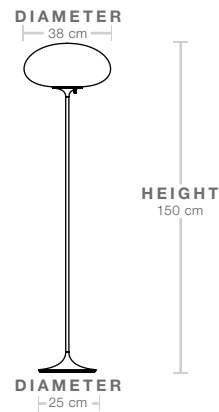

Today’s Stemlite remains true to Curry’s designs, comprising three of the original heights: two table heights, one of which was originally conceived as a floor lamp and the original floor lamp height. A second, taller floor lamp has been added and a pendant light has been engineered by simply flipping the original design upside-down. A counterweight has been hidden in the negative space created by the geometry of the foot of the upright lamps to meet contemporary safety requirements regarding stability and versions of the floor and pendant lights with new larger globes are also available.

Black Chrome, Pebble Grey (RAL 7032, Gloss 60), Black Red (RAL 3007, Gloss 60)

FINISH AND MATERIAL

CORD SHAPE

Round

CORD COLOR

Grey textile

Dimensions & Weight

LAMP HEIGHT	150 cm
LAMP STAND	Ø25 cm
SHADE DIAMETER	Ø38 cm
SHADE HEIGHT	20 cm
CORD LENGTH	220 cm
TOTAL WEIGHT	8.2 kg

Packaging - Base

NUMBER OF PARCELS	1
PACKAGING LENGTH	142 cm
PACKAGING WIDTH	32 cm
PACKAGING HEIGHT	29 cm
PACKAGING WEIGHT	3.3 Kg
GROSS WEIGHT	10 Kg

Packaging - Shade

NUMBER OF PARCELS	1
PACKAGING LENGTH	45 cm
PACKAGING WIDTH	27 cm
PACKAGING HEIGHT	45 cm
PACKAGING WEIGHT	0.9 Kg
GROSS WEIGHT	2.5 Kg

Spare Parts

ITEM	ITEM NUMBER
Stemlite Lamp Shade , Large Ø38	10060335

Product Documents

ASSEMBLY INSTRUCTIONS	118-20-001-03_Stemlite_Table-FloorLamps_AssemblyInstructions_EU
------------------------------	---