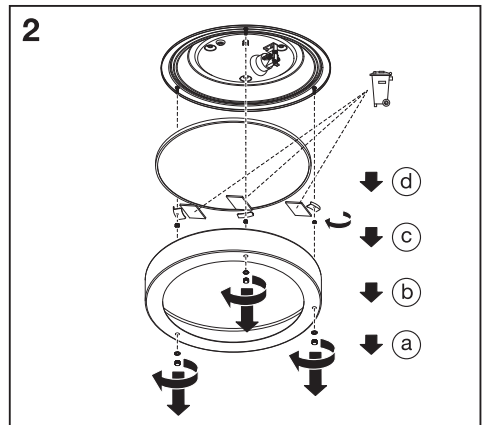

BATHROOM CLASSIC ROUND