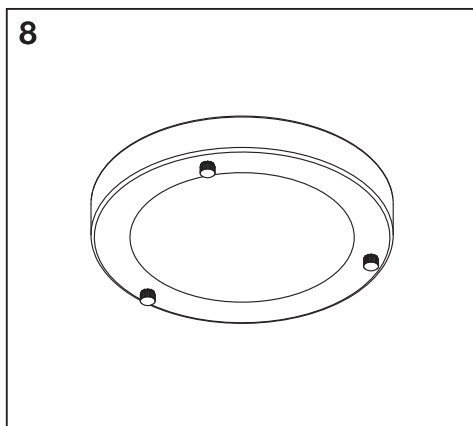

BATHROOM CLASSIC ROUND