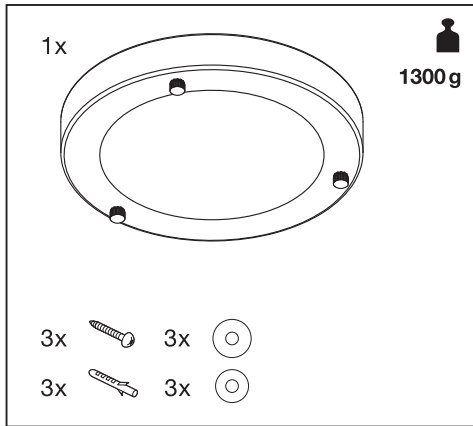

BATHROOM CLASSIC ROUND