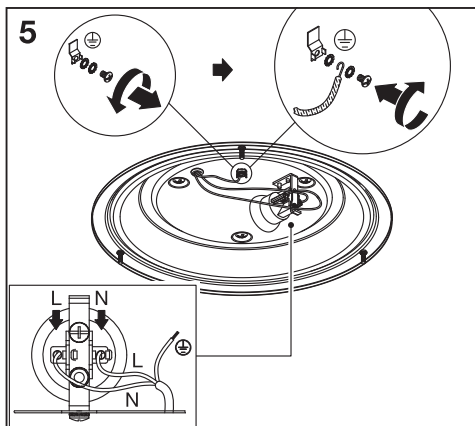

BATHROOM CLASSIC ROUND