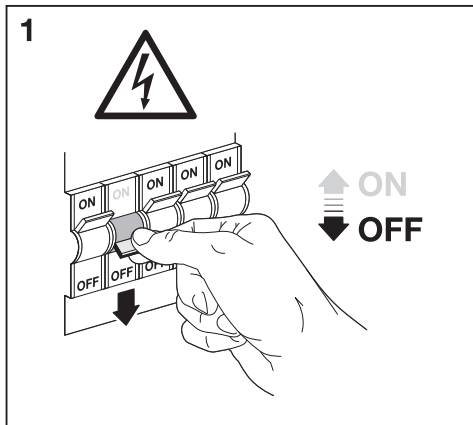

BATHROOM CLASSIC ROUND