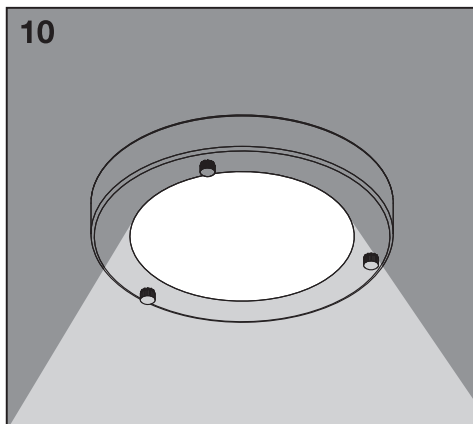

BATHROOM CLASSIC ROUND