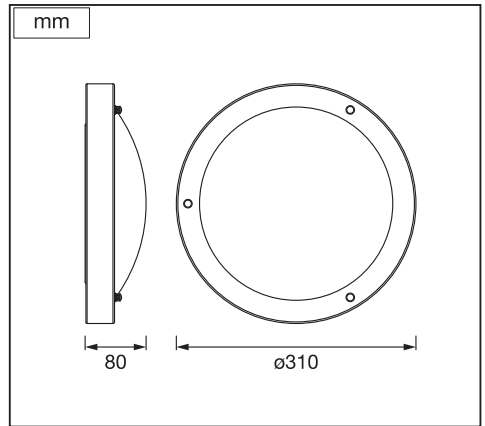

BATHROOM CLASSIC ROUND