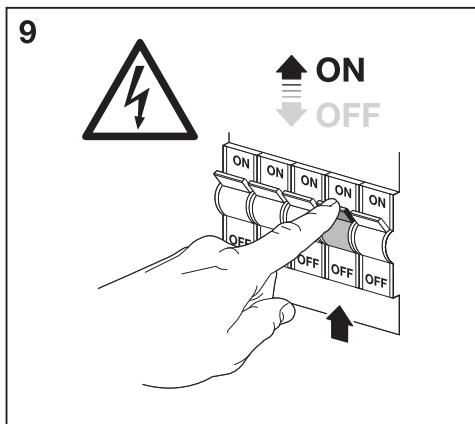

BATHROOM CLASSIC ROUND