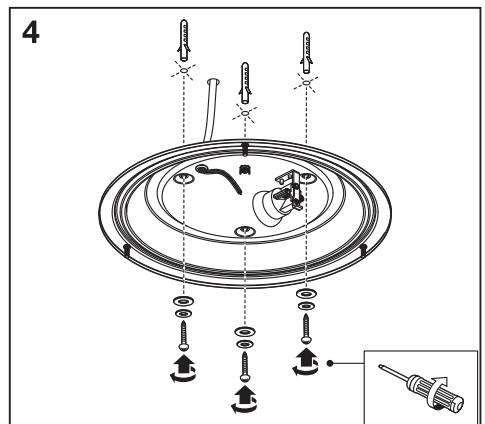

BATHROOM CLASSIC ROUND