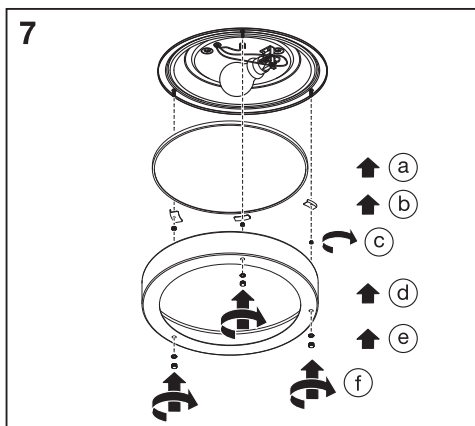

BATHROOM CLASSIC ROUND