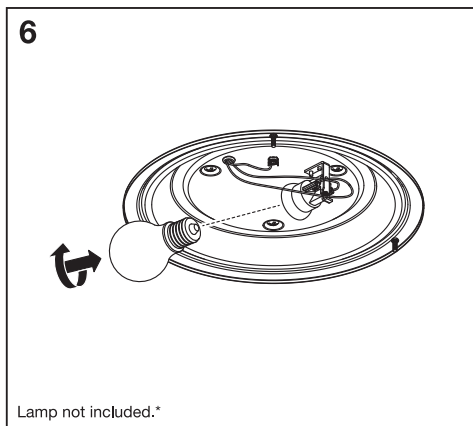

BATHROOM CLASSIC ROUND