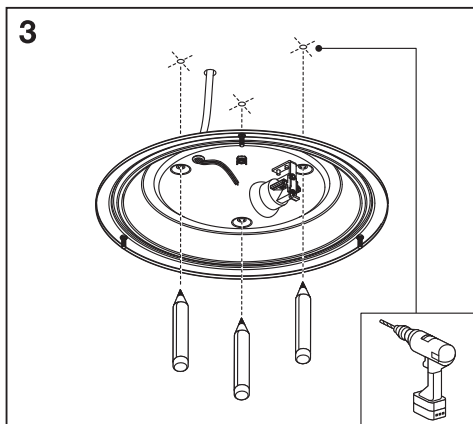

BATHROOM CLASSIC ROUND