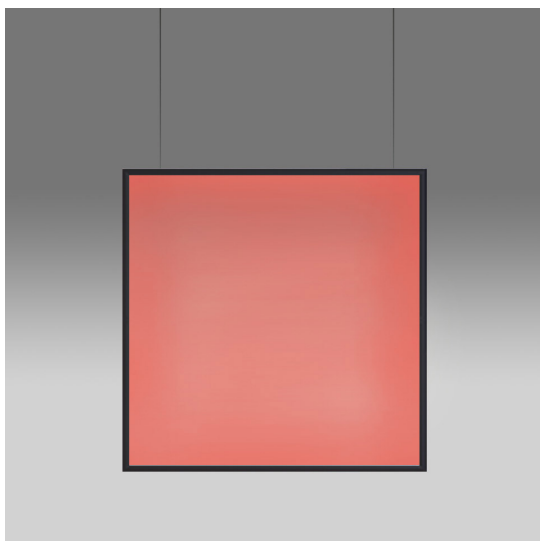

# Discovery Space Square - RGBW - Bronze

Ernesto Gismondi

IP20    Dimmerable: 

## LUMINAIRE

- Watt: **36W**
- Voltage: **220-240V**
- Delivered lumens output: **1708lm**
- Efficiency: **100%**
- Efficacy: **47.44lm/W**
- CRI: **80**
- Dimmable Typology: **Dali**

## DESCRIPTION

Discovery is an unobtrusive, utterly absent and immaterial element. Its volume is only perceived when switched on, thanks to the light that outlines the central emitting surface. The result is a uniform light, ideal for working environments. The company's great optoelectronic skills, combined with a thorough culture of design and with technological know-how, produces a perfectly all-purpose and surprising solution, which translates innovation into emotional perception.

## DIMENSIONS

- Length: **cm 97**
- Width: **cm 1.7**
- Height: **cm 97**
- Max Height from ceiling: **cm 247**