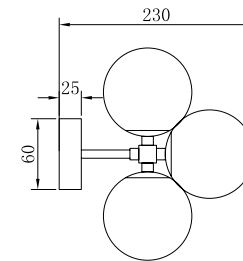

Instruction

MOD547WL-05CH

5 x G9 (28W)

Model: MOD547WL-05CH
Collection: Modern
Series: Dallas

Wall Lamps