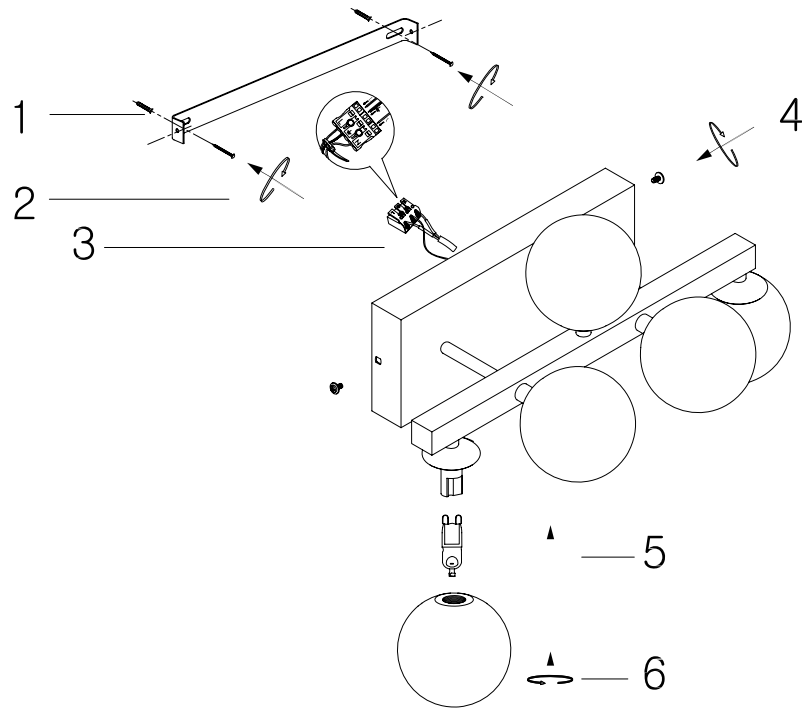

Instruction

MOD547WL-05CH

5 x G9 (28W)

Model: MOD547WL-05CH
Collection: Modern
Series: Dallas

Wall Lamps