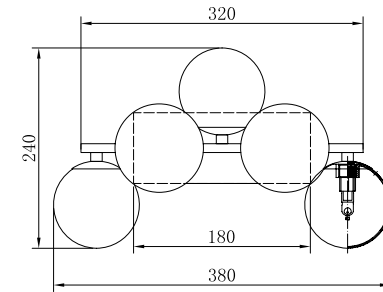

Instruction

MOD547WL-05CH

5 x G9 (28W)

Model: MOD547WL-05CH
Collection: Modern
Series: Dallas

Wall Lamps