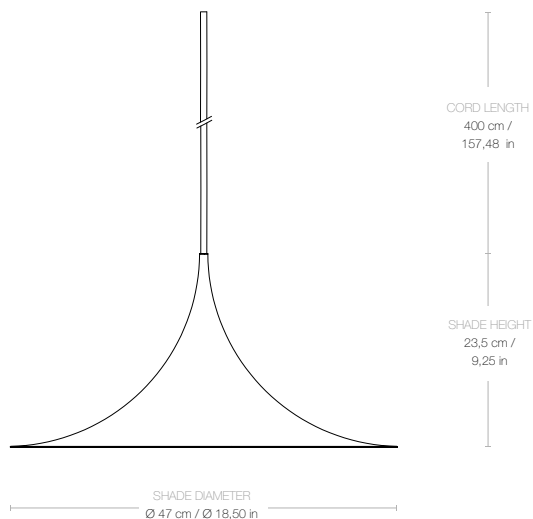

DESCRIPTION

The Semi Pendant is a unique pendant lamp, based on two quarter-circles put together, back-to-back. It's distinctive arch-shaped, enamelled metal shade creates a diffused, cone-shaped light, ideal over a dining table or kitchen work surface. With its lightness of form, unique timeless design and range of colours and sizes, the Semi Pendant is extremely versatile and well suited to both private and public spaces.

CORD SHAPE

Round

CORD COLOR

Black textile on all models except White textile on white semi matt shade

MATERIALS

Metal

Dimensions

LAMP DIAMETER Ø 47 cm

LAMP HEIGHT 23,5 cm

SHADE DIAMETER Ø 47 cm

SHADE HEIGHT 23,5 cm

CANOPY DIAMETER Ø 11,5 cm

CANOPY HEIGHT 6 cm

CORD LENGTH 400 cm

Weight

TOTAL WEIGHT 1,4 kg

Number of parcels	1
PACKAGING LENGTH	50 cm
PACKAGING WIDTH	50 cm
PACKAGING HEIGHT	30 cm
PACKAGING WEIGHT	1,3 kg
GROSS WEIGHT	2,7 kg

Electrical Specifications

BULB SOCKET	E27
RECOMMENDED BULB	6W-10W LED, 810 lm
VOLTAGE	240V
BULB INCLUDED	No