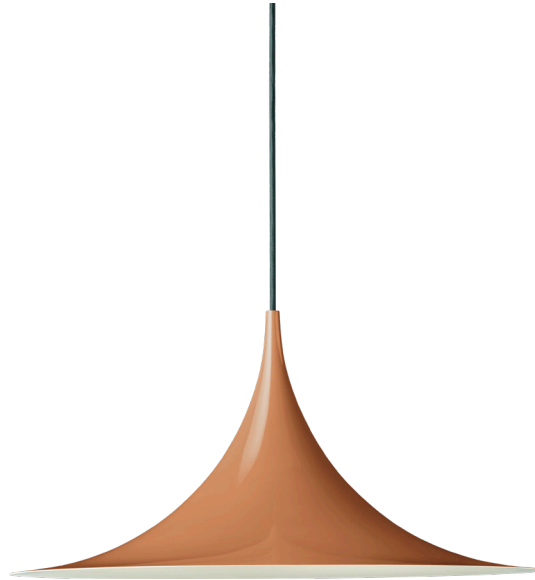

Semi Pendant - Ø47, EU

Designed by Bonderup & Thorup - 1968

ITEM NUMBER	Semi Pendant - Ø47 (Shade: White Semi Matt)	10015258
	Semi Pendant - Ø47 (Shade: Black Semi Matt)	10015257
	Semi Pendant - Ø47 (Shade: Roasted Pumpkin Glossy)	10110913
	Semi Pendant - Ø47 (Shade: Fennel Seed Glossy)	10110917
	Semi Pendant - Ø47 (Shade: Dark Cocoa Glossy)	10110918
	Semi Pendant - Ø47 (Shade: Dusty Blue glossy)	10015255
	Semi Pendant - Ø47 (Shade: Anthracite Grey glossy)	10015256

DESCRIPTION

The Semi Pendant is a unique pendant lamp, based on two quarter-circles put together, back-to-back. It's distinctive arch-shaped, enamelled metal shade creates a diffused, cone-shaped light, ideal over a dining table or kitchen work surface. With its lightness of form, unique timeless design and range of colours and sizes, the Semi Pendant is extremely versatile and well suited to both private and public spaces.

The Semi Pendant was designed in 1968 as a product of the creative partnership between Claus Bonderup and Torsten Thorup. Reacting against the soft organic forms, the so-called cosy era, that was dominating Denmark at the time, Bonderup and Thorup wanted to create a lamp that incorporated sharp, clean lines and a geometric shape. Their design was submitted for a competition at the Royal Danish Academy of Fine Arts, School of Architecture and won first prize. In the 1980s the pendant achieved great success and became, at that time, the best-selling Danish design and gained worldwide recognition and iconic status.

CORD SHAPE

Round

CORD COLOR

Black textile on all models except White textile on white semi matt shade

MATERIALS

Metal

Dimensions

LAMP DIAMETER Ø 47 cm