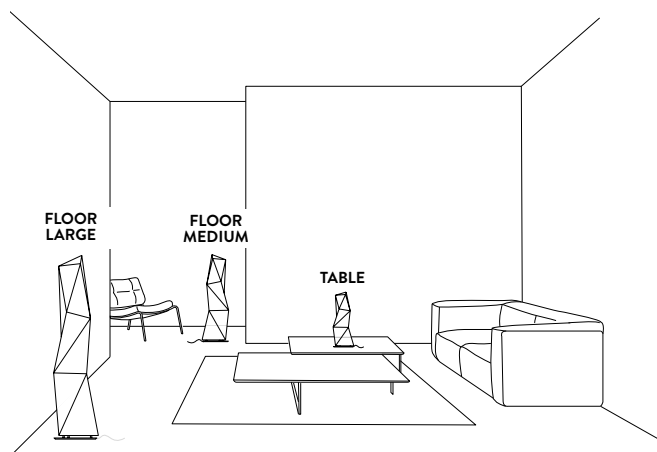

PRODUCT / PRODOTTO	DIMENSIONS / MISURE	COLOUR / COLORE	CODE / CODICE
FLOOR LARGE Bulbs E27: 1 X 12W LED Filament Made of: Opalflex® With: Aluminium base Weight: net Kg 2,56 - gross Kg 3,8 Package: 33 x 28 x h. 121 cm	111 cm (43-3/4") 26 cm (10") 27 cm (10-1/2")	☐ WHITE	DIA39PFO0003J
FLOOR MEDIUM Bulbs E27: 1 X 12W LED Filament Made of: Opalflex® With: Aluminium base Weight: net Kg 1,29 - gross Kg 1,63 Package: 24 x 24 x h. 75 cm	72 cm (28-1/4") 23 cm (9") 22 cm (9")	☐ WHITE	DIA39TAV0002J
TABLE SMALL Bulbs E14: 1 X 6W LED Filament Made of: Opalflex® With: Aluminium base Weight: net Kg 0,58 - gross Kg 0,6 Package: 21 x 22 x h. 47 cm	45 cm (17-3/4") 17 cm (6 1/2") 17 cm (6 1/2")	☐ WHITE	DIA39TAV0001J

DIAMOND ENTIRE COLLECTION

CERTIFICATION

CE IP 20

ENERGY CLASS: A / A+ / A++

ENERGY LABEL AVAILABLE ON SLAMP'S WEBSITE

FINISHES