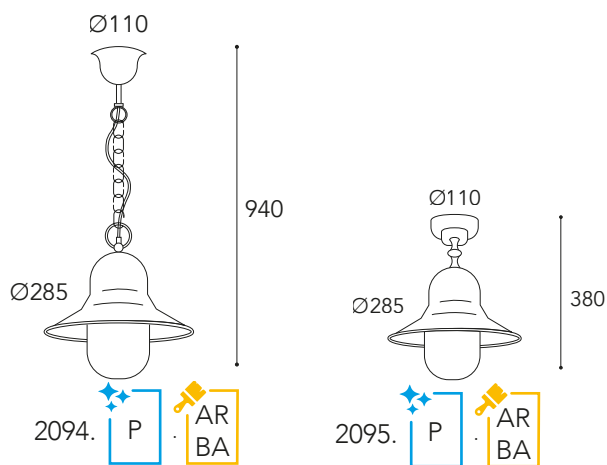

Campanula

2094.P.AR

Vetri/Glasses

.P =
 Policarbonato
 Trasparente
 Transparent
 Polycarbonate

CE
 IP44 - E27

Max Watt
 20

Lampadina
 non inclusa
 Bulb not included

Finiture/Finishing:

.P =
Policarbonato
Trasparente

Transparent
Polycarbonate

CE
IP44 - E27

Max Watt
20

Lampadina
non inclusa
Bulb not included

Finiture/Finishing:

Anticato Ramato Aged Brass	Brunito Anticato Aged Burnish
.AR	.BA

1791.P.AR

Ø205

1791.   

1792.P.AR

Ø205

1792.   

1793. P AR
BA

dettagli / details

1793.P.AR

Vetri/Glasses

.P =
Policarbonato
Trasparente

Transparent
Polycarbonate

CE
IP44 - E27

Max Watt
20

Lampadina
non inclusa
Bulb not included

Finiture/Finishing: