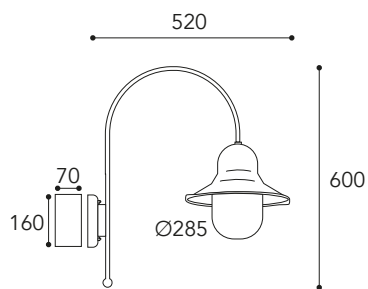

1790. P AR
BA

1794. P AR
BA

Vetri/Glasses

.P =
Policarbonato
Trasparente

Transparent
Polycarbonate

CE
IP44 - E27

Max Watt
20

Lampadina
non inclusa
Bulb not included

Finiture/Finishing:

Anticato Ramato Aged Brass	Brunito Anticato Aged Burnish
.AR	.BA