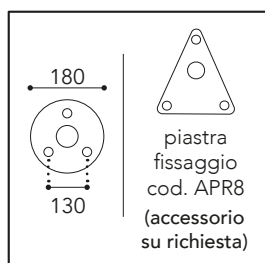

Campanula

2094.P.AR

Vetri/Glasses

.P =
 Policarbonato
 Trasparente
 Transparent
 Polycarbonate

CE
 IP44 - E27

Max Watt
 20

Lampadina
 non inclusa
 Bulb not included

Finiture/Finishing:

.P =
Policarbonato
Trasparente

Transparent
Polycarbonate

CE
IP44 - E27

Max Watt
20

Lampadina
non inclusa
Bulb not included

Finiture/Finishing:

Anticato Ramato Aged Brass	Brunito Anticato Aged Burnish
.AR	.BA