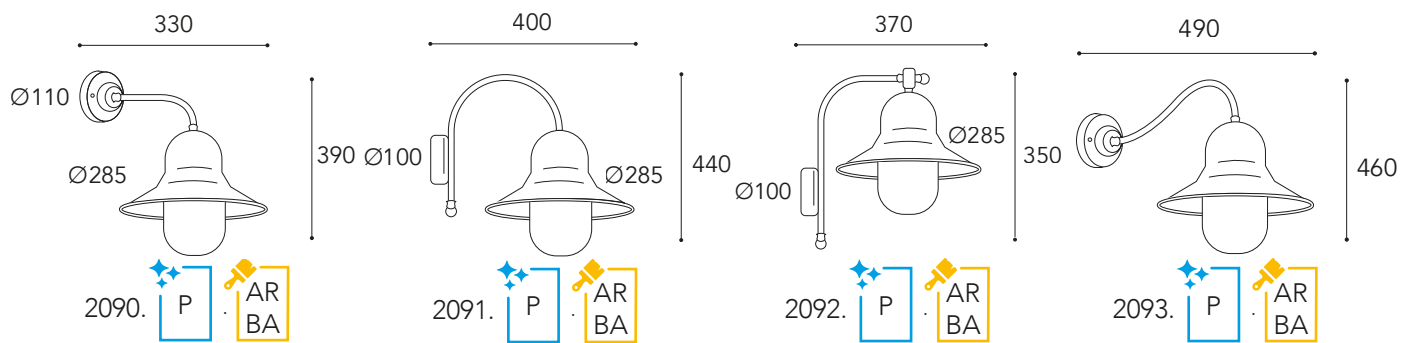

Campanula

2094.P.AR

Vetri/Glasses

.P =
 Policarbonato
 Trasparente
 Transparent
 Polycarbonate

CE
 IP44 - E27

Max Watt
 20

Lampadina
 non inclusa
 Bulb not included

Finiture/Finishing:

.P =
Policarbonato
Trasparente

Transparent
Polycarbonate

CE
IP44 - E27

Max Watt
20

Lampadina
non inclusa
Bulb not included

Finiture/Finishing:

Anticato Ramato Aged Brass	Brunito Anticato Aged Burnish
.AR	.BA

1791.P.AR

Ø205

1791.   

1792.P.AR

Ø205

1792.   

1793. P AR
BA

dettagli / details

1793.P.AR

Vetri/Glasses

.P =
Policarbonato
Trasparente

Transparent
Polycarbonate

CE
IP44 - E27

Max Watt
20

Lampadina
non inclusa
Bulb not included

Finiture/Finishing: