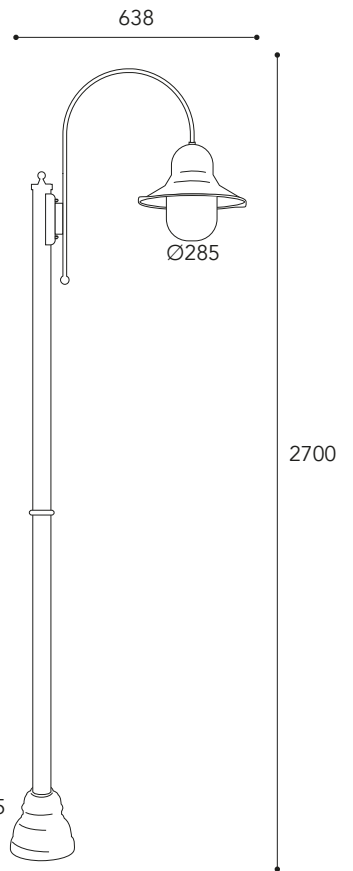

Campanula

2094.P.AR

Vetri/Glasses

.P =
 Policarbonato
 Trasparente
 Transparent
 Polycarbonate

CE
 IP44 - E27

Max Watt
 20

Lampadina
 non inclusa
 Bulb not included

Finiture/Finishing:

.P =
Policarbonato
Trasparente

Transparent
Polycarbonate

CE
IP44 - E27

Max Watt
20

Lampadina
non inclusa
Bulb not included

Finiture/Finishing:

Anticato Ramato Aged Brass	Brunito Anticato Aged Burnish
.AR	.BA

1791.P.AR

Ø205

1791.   

1792.P.AR

Ø205

1792.   

1793. P AR
BA

dettagli / details

1793.P.AR

Vetri/Glasses

.P =
Policarbonato
Trasparente

Transparent
Polycarbonate

CE
IP44 - E27

Max Watt
20

Lampadina
non inclusa
Bulb not included

Finiture/Finishing: