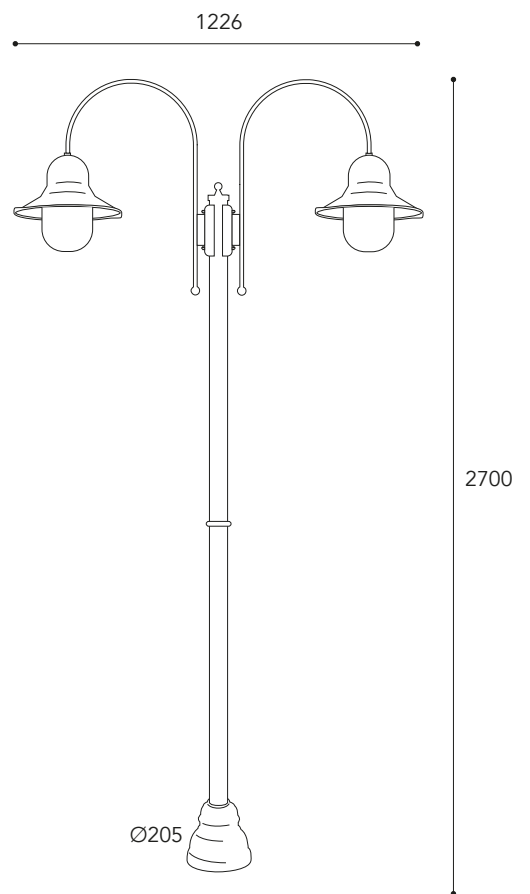

Campanula

2094.P.AR

Vetri/Glasses

.P =
 Policarbonato
 Trasparente
 Transparent
 Polycarbonate

CE
 IP44 - E27

Max Watt
 20

Lampadina
 non inclusa
 Bulb not included

Finiture/Finishing:

.P =
Policarbonato
Trasparente

Transparent
Polycarbonate

CE
IP44 - E27

Max Watt
20

Lampadina
non inclusa
Bulb not included

Finiture/Finishing:

Anticato Ramato Aged Brass	Brunito Anticato Aged Burnish
.AR	.BA

1791.P.AR

Ø205

1791.   

1792.P.AR

Ø205

1792.   

1793. P AR
BA

dettagli / details

1793.P.AR

Vetri/Glasses

.P =
Policarbonato
Trasparente

Transparent
Polycarbonate

CE
IP44 - E27

Max Watt
20

Lampadina
non inclusa
Bulb not included

Finiture/Finishing: