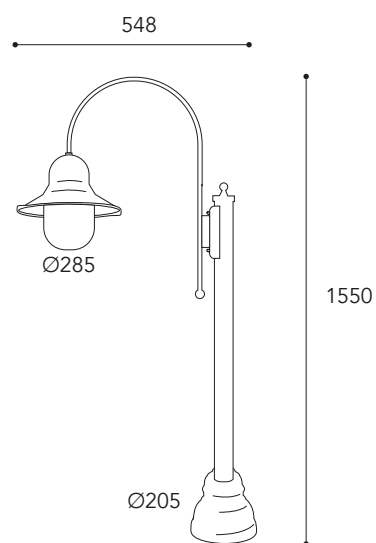

1790. P AR
BA

1794. P AR
BA

1794.P.AR