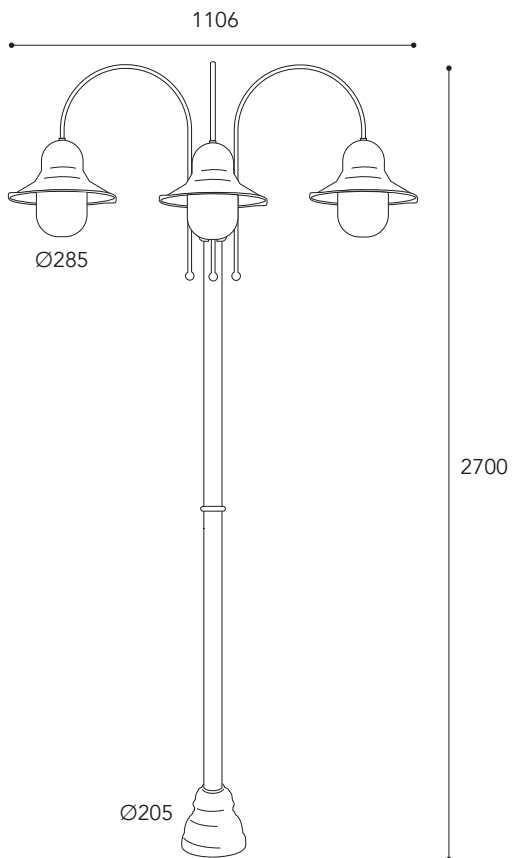

Campanula

2094.P.AR

Vetri/Glasses

.P =
 Policarbonato
 Trasparente
 Transparent
 Polycarbonate

CE
 IP44 - E27

Max Watt
 20

Lampadina
 non inclusa
 Bulb not included

Finiture/Finishing:

.P =
Policarbonato
Trasparente

Transparent
Polycarbonate

CE
IP44 - E27

Max Watt
20

Lampadina
non inclusa
Bulb not included

Finiture/Finishing:

Anticato Ramato Aged Brass	Brunito Anticato Aged Burnish
.AR	.BA

1791.P.AR

Ø205

1791.   

1792.P.AR

Ø205

1792.   

1793. P AR
BA

dettagli / details

1793.P.AR

Vetri/Glasses

.P =
Policarbonato
Trasparente

Transparent
Polycarbonate

CE
IP44 - E27

Max Watt
20

Lampadina
non inclusa
Bulb not included

Finiture/Finishing: