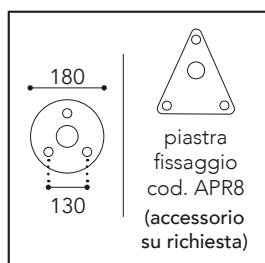

Campanula

2094.P.AR

Vetri/Glasses

.P =
 Policarbonato
 Trasparente
 Transparent
 Polycarbonate

CE
 IP44 - E27

Max Watt
 20

Lampadina
 non inclusa
 Bulb not included

Finiture/Finishing:

.P =
Policarbonato
Trasparente

Transparent
Polycarbonate

CE
IP44 - E27

Max Watt
20

Lampadina
non inclusa
Bulb not included

Finiture/Finishing:

Anticato Ramato Aged Brass	Brunito Anticato Aged Burnish
.AR	.BA

1791.P.AR

Ø205

1791.   

1792.P.AR

Ø205

1792.   

1793. P AR
BA

dettagli / details

1793.P.AR

Vetri/Glasses

.P =
Policarbonato
Trasparente

Transparent
Polycarbonate

CE
IP44 - E27

Max Watt
20

Lampadina
non inclusa
Bulb not included

Finiture/Finishing: