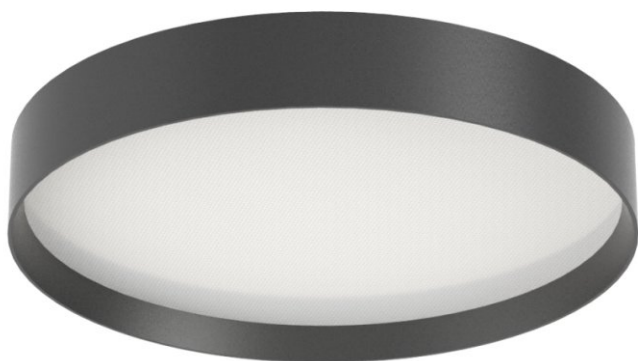

LUCIA

LOOM
DESIGN

LUCIA 35

WHITE/WHITE
BLACK/BLACK
BLACK/GOLD

NO. 805-001

NO. 805-002

NO. 805-003

LUCIA 45

WHITE/WHITE
BLACK/BLACK
BLACK/GOLD

NO. 805-010

NO. 805-011

NO. 805-012

LUCIA 60

BLACK/GOLD
WHITE/GOLD

NO. 805-008

NO. 805-009

LUCIA 35

H 10 X Ø 35 CM

LUMEN: 1700LM - BEAM: 90°

LED OSRAM 2700K CRI: 90

LED POWER: 16W SYSTEM POWER: 18W

TRIACH - DIMMABLE

MICROPRISMATIC COVER

LUCIA 45

H 10 X Ø 45 CM

LUMEN: 2300LM - BEAM: 90°

LED OSRAM 2700K CRI: 90

LED POWER: 24W SYSTEM POWER: 26W

TRIACH - DIMMABLE

MICROPRISMATIC COVER

LUCIA 60

H 10 X Ø 60 CM