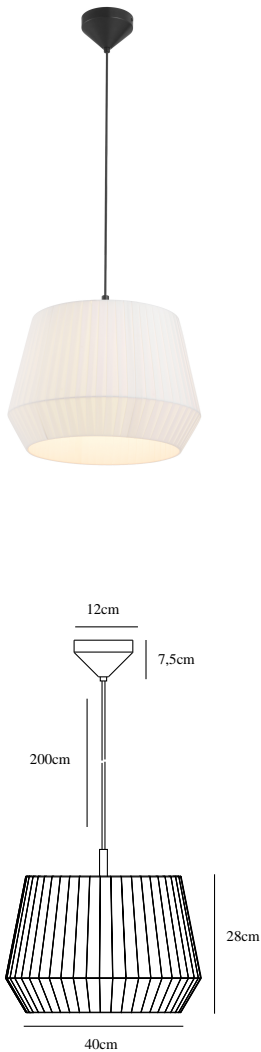

DICTE 40 | PENDANTS/SUSPENDED LIGHTING |

nordlux®

WHITE

2112353001

Voltage (V): 230 Volt
IP degree if the fixture includes two types of IP degree: IP20
Maximum compatible bulb wattage (W): 60W
Class (Class I, Class II, Class III): Class 2 (Double isolated)
Lampholder type (eg, E27/E14, etc): E27

Primary material: Textile
Secondary material: Metal
Color of the cable: Black
Length of the cable (cm): 200
Is the cable replaceable: False

Color: White
Height (cm): 33.7
Width (cm): 40
Shade Diameter (cm): 40
Length (cm): 40
EAN: 5704924005510
TUN: 2148657
Item Number: 2112353001

Pcs Per Master Carton: 2
Sales Box Height (cm): 41
Sales Box Width(cm): 41
Sales Box Depth (cm): 28.5
Sales Box Volume m³ : 0.0479
Net weight of the luminaire (kg): 0.94

- Soft and natural design • Cotton shade
- Soft and natural design

The round shade of the Dicte series is made from soft, handtied fabric that adds a cosy and homey feel to every room. The pleated cotton shade ensures a soft and diffused light that is perfect for lighting up a corner or your dining table.