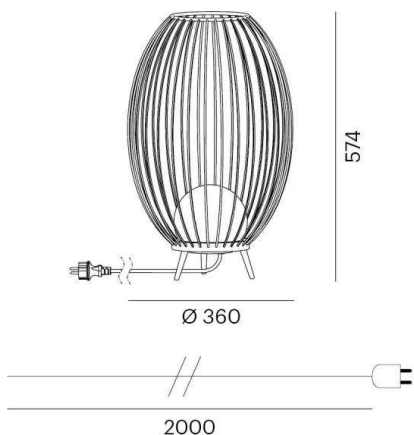

BOHO F

401-90008600

BOHO FLOOR LAMP made of aluminium, black, cable black, synthetic fabric, IP65

DRAWING

TECHNICAL DETAILS

Bulb type	AGL A60 9W
No.of bulb holders	1X
Socket	E27
Voltage [V]	220-240V 50/60Hz
Material	aluminium
Length [mm]	360
Height [mm]	574
Diameter [mm]	360
IP protection class	IP65
Voltage class	protection cl. I
Net weight [kg]	2,70
Color lamp	black
Electric wire	black, synthetic fabric
EAN-Number	9010506131697

LIGHT DISTRIBUTION CURVE

The values are rated values. Power and luminous flux are initially subject to a tolerance of +/- 10%. Colour temperature tolerance: +/- 150 K. The values apply to an ambient temperature of 25°C unless otherwise specified.