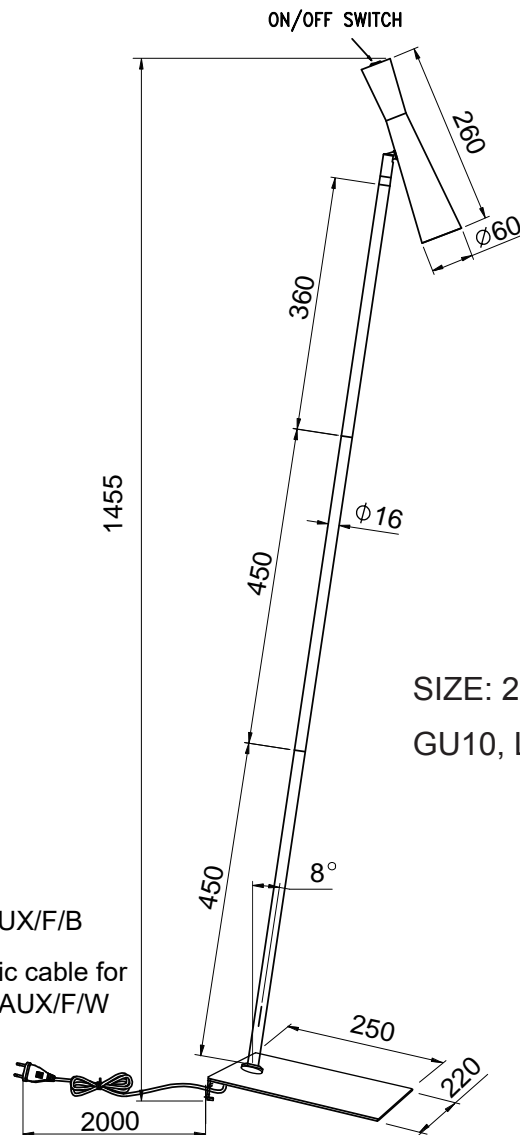

IT'S ABOUT RoMi[®]

A M S T E R D A M

↳ Technical drawing & packing details

BORDEAUX FLOOR LAMP

(BORDEAUX/F/B)

(BORDEAUX/F/LG)

(BORDEAUX/F/W)

SIZE: 260mmL X 220mmW X 1455mmH
GU10, LED Max.10W

Black fabric cable for BORDEAUX/F/B

Light grey and white mixed fabric cable for
BORDEAUX/F/LG and BORDEAUX/F/W

PACKING DETAILS

Box size: 28x10x50cm

Total cbm:0.014

G.W.:3.3 KGS

N.W.:2.79 KGS

Number of boxes: 1 pc