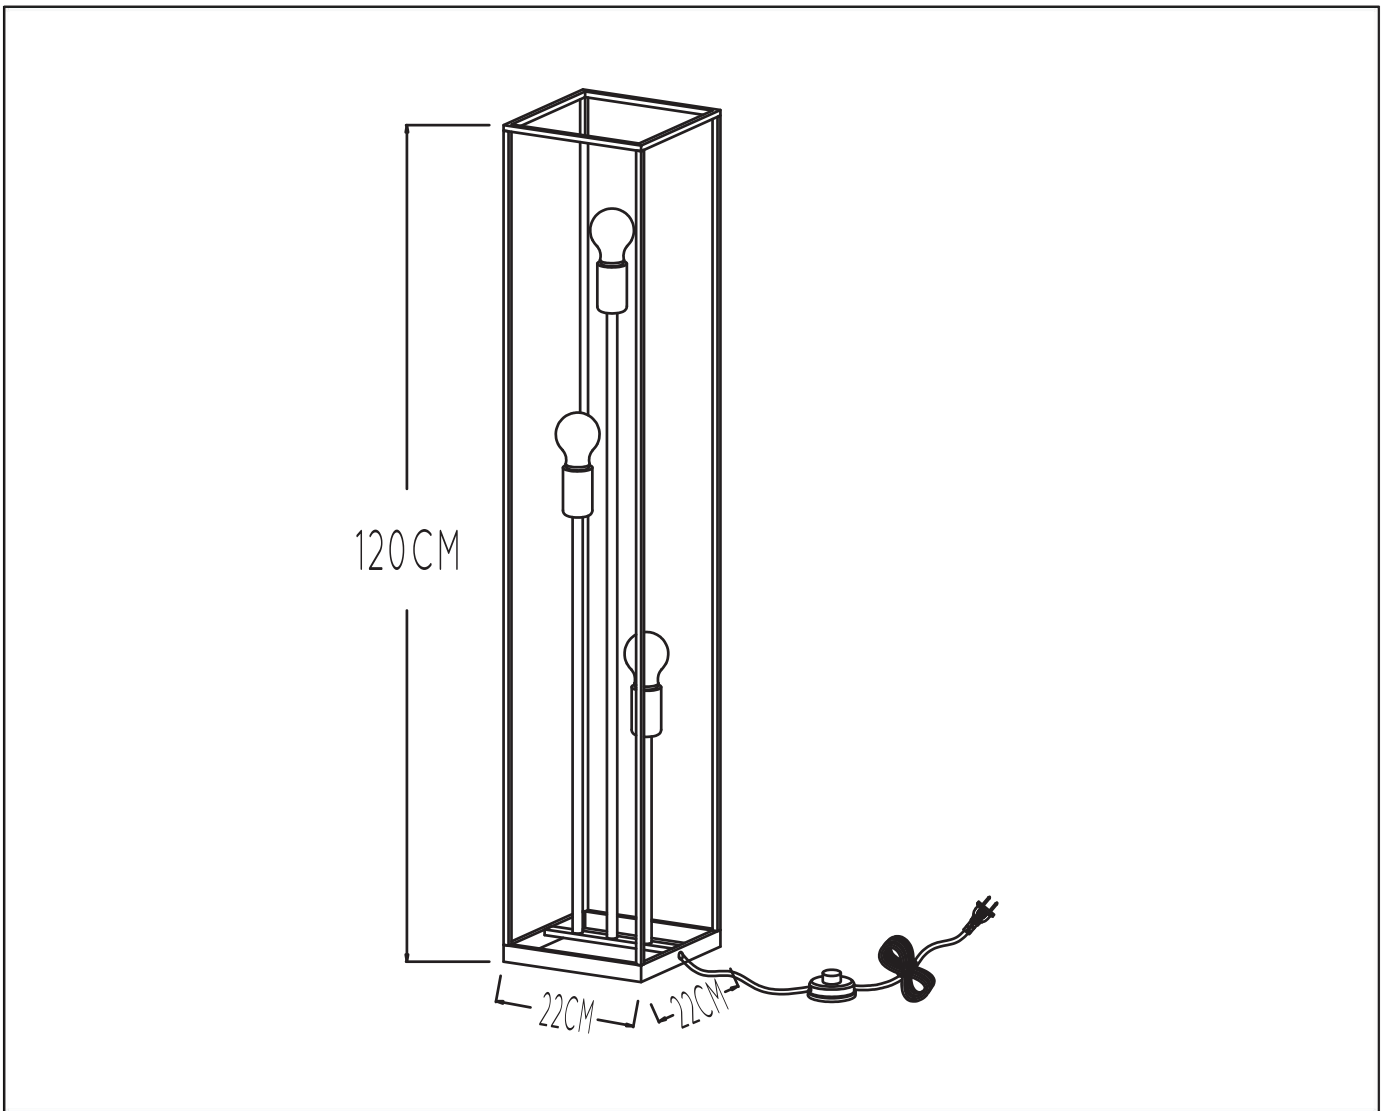

LUCIDE

TECHNICAL DRAWING & DIMENSIONS

RUBEN

Item number : 00724/03/30

EAN code : 5411212000200

For more specifications, dimensions please visit

www.lucide.com