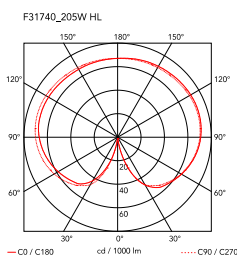

IC Lights Floor 2

by Michael Anastassiades , 2014

Floor lamp providing diffused light. Frame in brass, brushed and transparent varnished or chrome steel. Blown glass opal diffuser. Dimmer on the power chord.