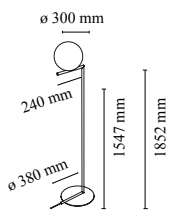

IC Lights Floor 2

by Michael Anastassiades , 2014

Floor lamp providing diffused light. Frame in brass, brushed and transparent varnished or chrome steel. Blown glass opal diffuser. Dimmer on the power chord.

Mounting	Floor
Environment	Indoor
Weight	10.0 Kg
Light sources available	1 x RF26259 LED 17W E27 2700K [e] 1900lm Dimmable 1 x RF26258 LED 17W E27 3000K [e] 2000lm Dimmable 1 x RF28665 LED 15W E27 2700K [e] 2000lm Dimmable 1 x RF28666 LED 15W E27 3000K [e] 2000lm Dimmable