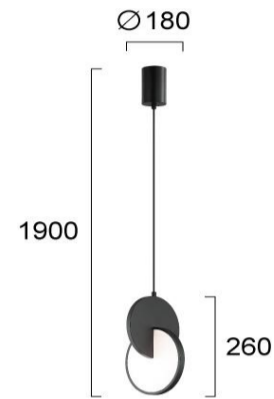

Product Datasheet

Code	4292401
Description	Suspended Light Black Magic
Family	MAGIC
Type	PENDANT
Type of Lamp	LED module
Watt	5W
Volt	220-240 VAC
Hertz	50-60 Hz
Class	Class II
IP	IP20
Environment	Indoor
Color	BLACK
Material	ALUMINIUM / ELECTROSTATIC PAINTED STEEL
Length	D:180
Height	H:1900
Width	h:260
Kelvin	3000K
Lumen	139 Lm
Beam Angle	Beam Angle 120* / CRI 90
Dimmable	Non-Dimmable