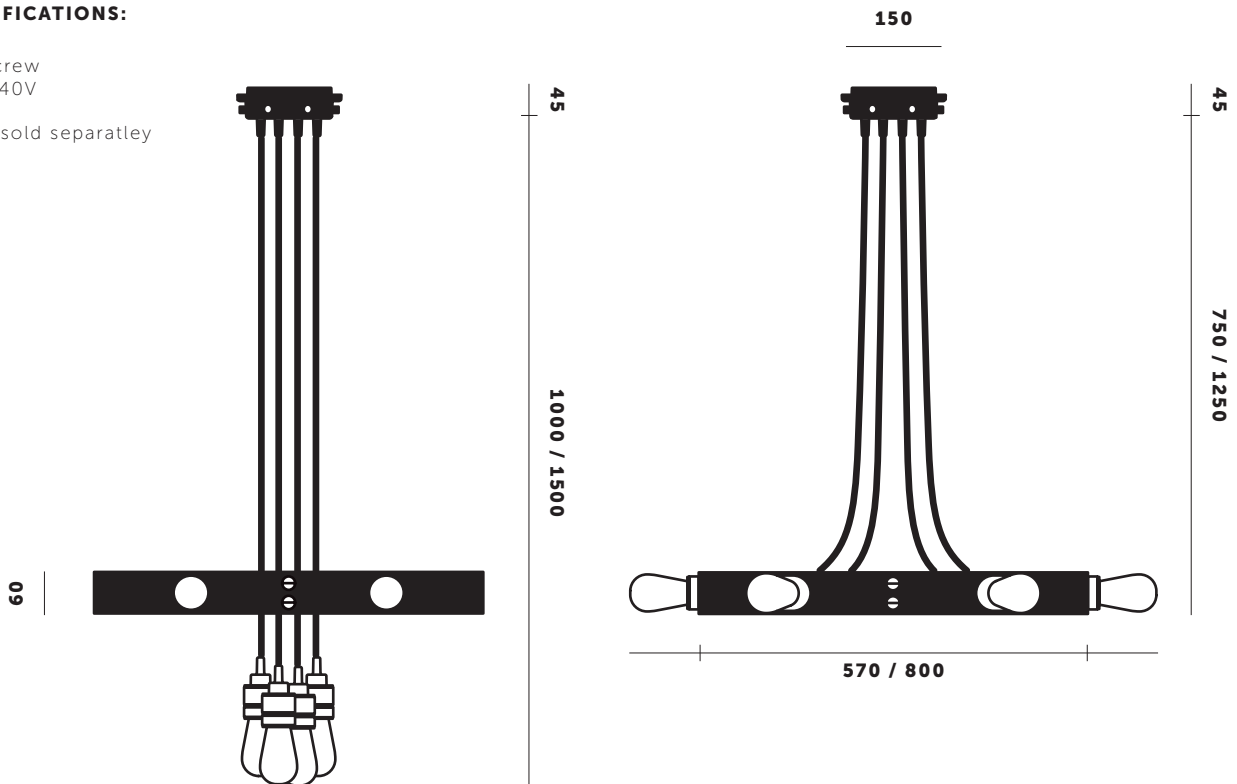

BUSTER + PUNCH

HERO LIGHT

TECH SPECS

BUSTER + PUNCH

HERO LIGHT

Inspired by the great blacksmiths of yesterday and refined to outlast tomorrow, our HERO light is made from hand forged 3mm STONE or GRAPHITE metal, matt rubber detailing and solid knurled metal, choose from either STEEL, BRASS or SMOKED BRONZE. The light can be positioned through the metal ring or through the centre.

HERO LIGHT

TECH SPEC

HERO LIGHT

Our HERO light is a chandelier made from a 3mm powder coated metal ring, with solid knurled metal detailing. The light pendants can be set in the ring or left to hang through the centre and can be finished with a choice of our light bulbs.

busterandpunch.com
info@busterandpunch.com

BUSTER + PUNCH

HERO LIGHT

SPECIFICATIONS:

E27 screw
200-240V
IP20
Bulbs sold separatley

FINISH	0.75 M DROP	1.25 M DROP	ALSO INCLUDED:
 Graphite / Brass	UK-HE6-PE-GR-BR-0.75	UK-HE6-PE-GR-BR-1.25	Wire 6x wire screw locks 3x wood screw 3x plastic plug*  6 pcs  3 pcs  3 pcs
 Graphite / Steel	UK-HE6-PE-GR-BR-0.75	UK-HE6-PE-GR-BR-1.25	
 Graphite / Smoked Bronze	UK-HE6-PE-GR-SM-0.75	UK-HE6-PE-GR-SM-1.25	
 Stone / Brass	UK-HE6-PE-SN-ST-0.75	UK-HE6-PE-SN-ST-1.25	
 Stone / Steel	UK-HE6-PE-SN-BR-0.75	UK-HE6-PE-SN-BR-1.25	
 Stone / Smoked Bronze	UK-HE6-PE-SN-SM-0.75	UK-HE6-PE-SN-SM-1.25	