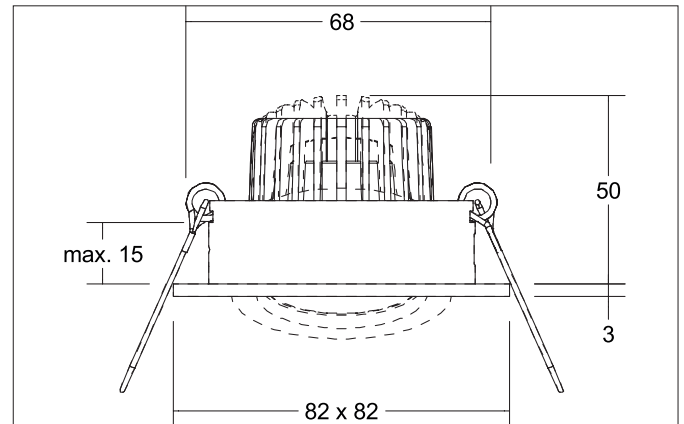

TIRREL-S LED recessed spot set, DALI dimmable, incl. connection**box**

Article no. 41444083

Light.
For Generations.**Tender**

LED recessed spot set, DALI dimmable, incl. connection box, Square. Toolless ceiling installation by installation springs. Ceiling cut-out Ø 68 mm, Installation depth 50 mm, Length 82 mm, Width 82 mm, Weight 0,285 kg, Reflector silver with rotationssymmetrical, deep, wide distributed light intensity. optimal light distribution due to a glass transparent cover. Luminous flux 680 lm, Power 1 x 6 W, Light colour warm white, Correlated color temperature (CCT) 3.000 K, Colour rendering index CRI > 80, Housing material: Aluminium / Glass, Colour: White, Permissible ambient temperature (ta): -20 °C - +25 °C, Protection class (EN 61140): II, Degree of protection (DIN EN 60529): IP20, .With electronic driver, DALI-2 dimmable.

Product Benefits

- LED recessed spot in square design made of solid aluminum with LED module 6 W (3,000 K) and dimmable DALI converter WITHOUT glow-in-the-dark effect.
- Ceiling cut-out 68 mm, diameter 82 mm, installation depth 50 mm, IP20.
- Pivoting range 25°.
- Large color variation. Without visible snap ring.
- Classic, formally restrained design.
- In the same optics also in GX5.3 or GU10 version and as a dimmable trailing-edge phase or DALI and as a loudspeaker version.
- In addition, in the same surface structure and in the same color also available in round design.

TIRREL-S LED recessed spot set, DALI dimmable, incl. connection**box**

Article no. 41444083

Light.
For Generations.

Article data	
Article no.	41444083
GTIN	4251433951117
Series name	TIRREL-S
Short description	LED recessed spot set, DALI dimmable, incl. connection box
Material	Aluminium / Glass
Colour	White
Type of surface	Matt
Shape	Square
Built-in diameter	68 mm
Installation depth	50 mm
Length	82 mm
Width	82 mm
Hight	3 mm
Scope of delivery	Incl. 5-pole connection box
Weight	0.285 kg