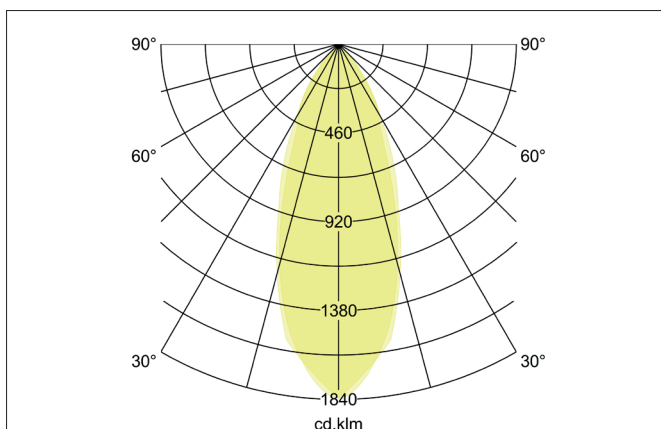

TIRREL-S LED recessed spot set, DALI dimmable, incl. connection**box**

Article no. 41444083

Light.
For Generations.**Tender**

LED recessed spot set, DALI dimmable, incl. connection box, Square. Toolless ceiling installation by installation springs. Ceiling cut-out Ø 68 mm, Installation depth 50 mm, Length 82 mm, Width 82 mm, Weight 0,285 kg, Reflector silver with rotationssymmetrical, deep, wide distributed light intensity. optimal light distribution due to a glass transparent cover. Luminous flux 680 lm, Power 1 x 6 W, Light colour warm white, Correlated color temperature (CCT) 3.000 K, Colour rendering index CRI > 80, Housing material: Aluminium / Glass, Colour: White, Permissible ambient temperature (ta): -20 °C - +25 °C, Protection class (EN 61140): II, Degree of protection (DIN EN 60529): IP20, .With electronic driver, DALI-2 dimmable.

Product Benefits

- LED recessed spot in square design made of solid aluminum with LED module 6 W (3,000 K) and dimmable DALI converter WITHOUT glow-in-the-dark effect.
- Ceiling cut-out 68 mm, diameter 82 mm, installation depth 50 mm, IP20.
- Pivoting range 25°.
- Large color variation. Without visible snap ring.
- Classic, formally restrained design.
- In the same optics also in GX5.3 or GU10 version and as a dimmable trailing-edge phase or DALI and as a loudspeaker version.
- In addition, in the same surface structure and in the same color also available in round design.

Lighting technology	
Colour temperature	3.000 K
Light colour	White
Light output	Direct
Luminous flux	680 lm
System efficiency	113 lm/W
Colour rendering	CRI > 80
Reflector	High-gloss
Reflector colour	silver
Beam angle	38°
Light sharing	Symmetric
Adjustable color temperature	No