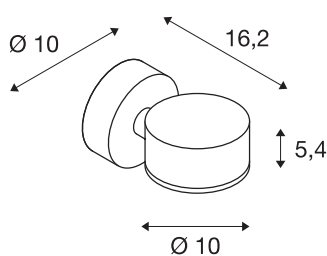

SITRA

outdoor wall light, single-headed, TCR-TSE, IP44, anthracite, max. 9W

The SITRA wall light is made of aluminium and structured glass, which covers the lamp. It is suitable for use outdoors thanks to its IP44 protection class. The electrical connection of the luminaire, which comes in two colours, is made directly to the 230V mains supply. The SITRA series also contains double-headed wall lights and can therefore be used universally.

TECHNICAL DATA

Item no.	230355
Socket	GX53
Number of sockets	1
Number of different light outlets	1
IP Code	IP 44
Assembly	Surface
Assembly details	Wall
Primary nominal voltage	220-240V ~50/60Hz
Safety class	I
Wattage	9 W
Color	anthracite
Light outlet	direct
Width	10 cm
Height	10 cm
Depth	16.2 cm
Net weight	0.71 kg
Gross weight	0.803 kg
BIG WHITE Page	779