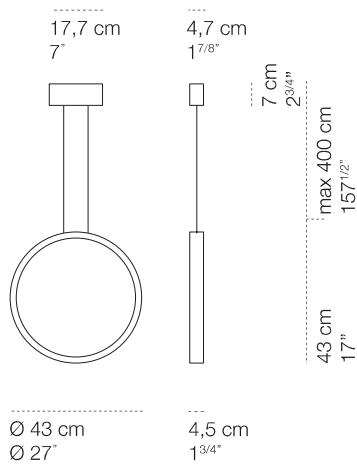

Assolo43 sospesa

luminaire	
materials	aluminium
environment	interiors
mounting location	ceiling
emission	indirect light
weight	3,5 kg
voltage	230V
ballast	integrated electronic dimmable
dimming	phase-cut
insulation class	1
IP classification	IP20
certifications	CE
design	Luta Bettonica, 2013

light source	
source	LED
number of led	1
power	27W
luminous flux	2.900 lm
colour temperature	2.800K
CRI	= 92

finsh			
white cod 1566	black cod 1563H	matt gold cod G1566	colour on demand monocolour

accessories			