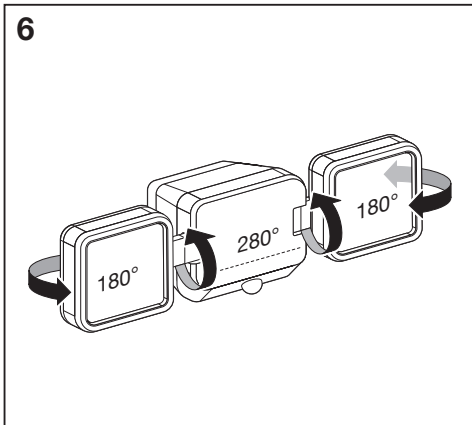

BATTERY LED SPOTLIGHT

	EAN	W	lm	K	IP	⊖ (°C)	V _{DC}	mA	Hz
BATTERY LED SPOTLIGHT SINGLE BK	4058075227347	4	260	4000	54	-20...+30	6	750	0
BATTERY LED SPOTLIGHT DOUBLE BK	4058075227361	10	480	4000	54	-20...+30	6	2000	0
BATTERY LED SPOTLIGHT SINGLE WT	4058075227385	4	260	4000	54	-20...+30	6	750	0
BATTERY LED SPOTLIGHT DOUBLE WT	4058075227408	10	480	4000	54	-20...+30	6	2000	0