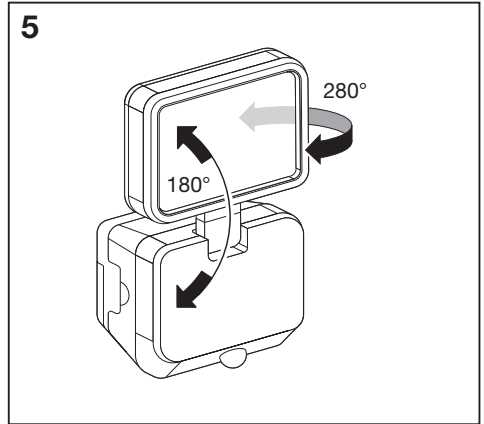

BATTERY LED SPOTLIGHT

	EAN	W	lm	K	IP	⊖ (°C)	V _{DC}	mA	Hz
BATTERY LED SPOTLIGHT SINGLE BK	4058075227347	4	260	4000	54	-20...+30	6	750	0
BATTERY LED SPOTLIGHT DOUBLE BK	4058075227361	10	480	4000	54	-20...+30	6	2000	0
BATTERY LED SPOTLIGHT SINGLE WT	4058075227385	4	260	4000	54	-20...+30	6	750	0
BATTERY LED SPOTLIGHT DOUBLE WT	4058075227408	10	480	4000	54	-20...+30	6	2000	0