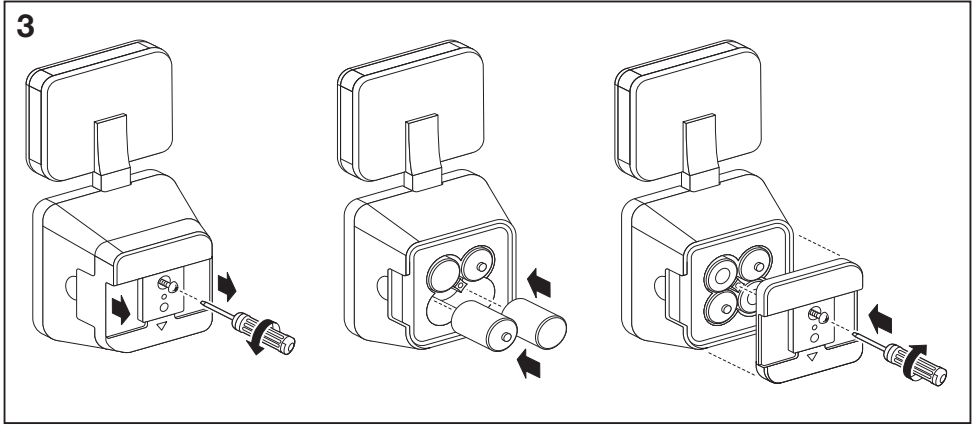

BATTERY LED SPOTLIGHT

	EAN	W	lm	K	IP	⊖ (°C)	V _{DC}	mA	Hz
BATTERY LED SPOTLIGHT SINGLE BK	4058075227347	4	260	4000	54	-20...+30	6	750	0
BATTERY LED SPOTLIGHT DOUBLE BK	4058075227361	10	480	4000	54	-20...+30	6	2000	0
BATTERY LED SPOTLIGHT SINGLE WT	4058075227385	4	260	4000	54	-20...+30	6	750	0
BATTERY LED SPOTLIGHT DOUBLE WT	4058075227408	10	480	4000	54	-20...+30	6	2000	0