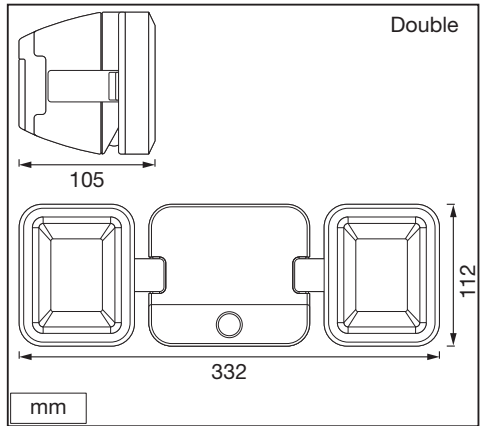

BATTERY LED SPOTLIGHT

	EAN	W	lm	K	IP	⊖ (°C)	V _{DC}	mA	Hz
BATTERY LED SPOTLIGHT SINGLE BK	4058075227347	4	260	4000	54	-20...+30	6	750	0
BATTERY LED SPOTLIGHT DOUBLE BK	4058075227361	10	480	4000	54	-20...+30	6	2000	0
BATTERY LED SPOTLIGHT SINGLE WT	4058075227385	4	260	4000	54	-20...+30	6	750	0
BATTERY LED SPOTLIGHT DOUBLE WT	4058075227408	10	480	4000	54	-20...+30	6	2000	0