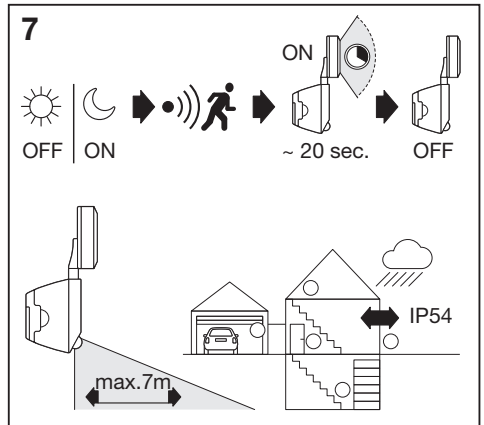

BATTERY LED SPOTLIGHT

	EAN	W	lm	K	IP	⊖ (°C)	V _{DC}	mA	Hz
BATTERY LED SPOTLIGHT SINGLE BK	4058075227347	4	260	4000	54	-20...+30	6	750	0
BATTERY LED SPOTLIGHT DOUBLE BK	4058075227361	10	480	4000	54	-20...+30	6	2000	0
BATTERY LED SPOTLIGHT SINGLE WT	4058075227385	4	260	4000	54	-20...+30	6	750	0
BATTERY LED SPOTLIGHT DOUBLE WT	4058075227408	10	480	4000	54	-20...+30	6	2000	0