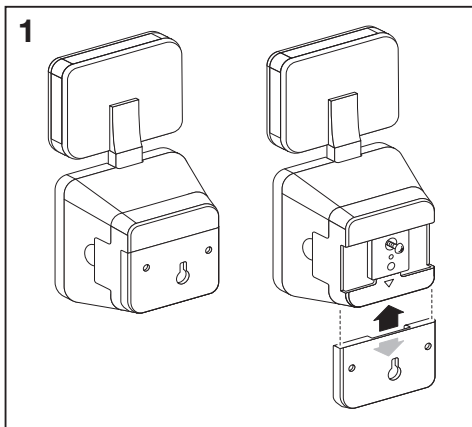

BATTERY LED SPOTLIGHT

	EAN	W	lm	K	IP	⊖ (°C)	V _{DC}	mA	Hz
BATTERY LED SPOTLIGHT SINGLE BK	4058075227347	4	260	4000	54	-20...+30	6	750	0
BATTERY LED SPOTLIGHT DOUBLE BK	4058075227361	10	480	4000	54	-20...+30	6	2000	0
BATTERY LED SPOTLIGHT SINGLE WT	4058075227385	4	260	4000	54	-20...+30	6	750	0
BATTERY LED SPOTLIGHT DOUBLE WT	4058075227408	10	480	4000	54	-20...+30	6	2000	0