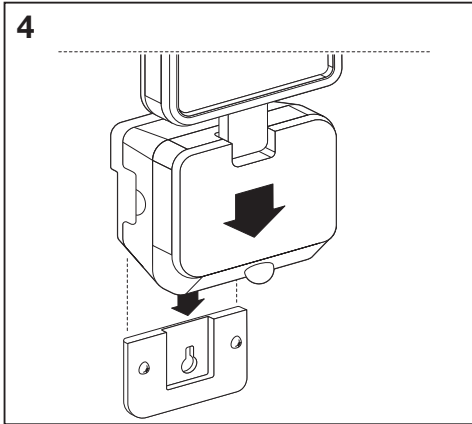

BATTERY LED SPOTLIGHT

	EAN	W	lm	K	IP	⊖ (°C)	V _{DC}	mA	Hz
BATTERY LED SPOTLIGHT SINGLE BK	4058075227347	4	260	4000	54	-20...+30	6	750	0
BATTERY LED SPOTLIGHT DOUBLE BK	4058075227361	10	480	4000	54	-20...+30	6	2000	0
BATTERY LED SPOTLIGHT SINGLE WT	4058075227385	4	260	4000	54	-20...+30	6	750	0
BATTERY LED SPOTLIGHT DOUBLE WT	4058075227408	10	480	4000	54	-20...+30	6	2000	0