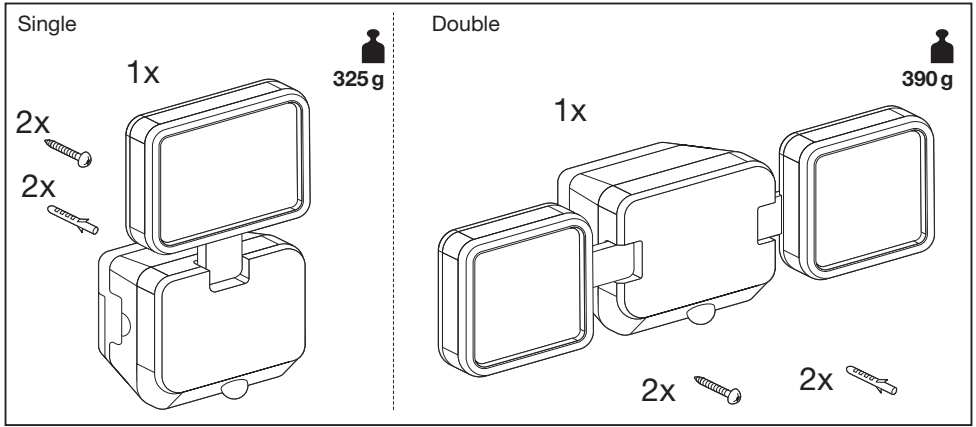

BATTERY LED SPOTLIGHT

	EAN	W	lm	K	IP	⊖ (°C)	V _{DC}	mA	Hz
BATTERY LED SPOTLIGHT SINGLE BK	4058075227347	4	260	4000	54	-20...+30	6	750	0
BATTERY LED SPOTLIGHT DOUBLE BK	4058075227361	10	480	4000	54	-20...+30	6	2000	0
BATTERY LED SPOTLIGHT SINGLE WT	4058075227385	4	260	4000	54	-20...+30	6	750	0
BATTERY LED SPOTLIGHT DOUBLE WT	4058075227408	10	480	4000	54	-20...+30	6	2000	0