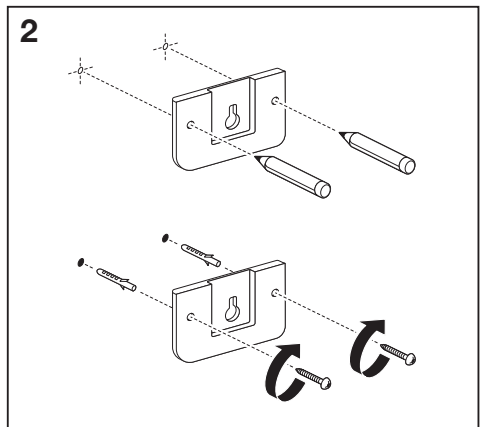

BATTERY LED SPOTLIGHT

	EAN	W	lm	K	IP	⊖ (°C)	V _{DC}	mA	Hz
BATTERY LED SPOTLIGHT SINGLE BK	4058075227347	4	260	4000	54	-20...+30	6	750	0
BATTERY LED SPOTLIGHT DOUBLE BK	4058075227361	10	480	4000	54	-20...+30	6	2000	0
BATTERY LED SPOTLIGHT SINGLE WT	4058075227385	4	260	4000	54	-20...+30	6	750	0
BATTERY LED SPOTLIGHT DOUBLE WT	4058075227408	10	480	4000	54	-20...+30	6	2000	0