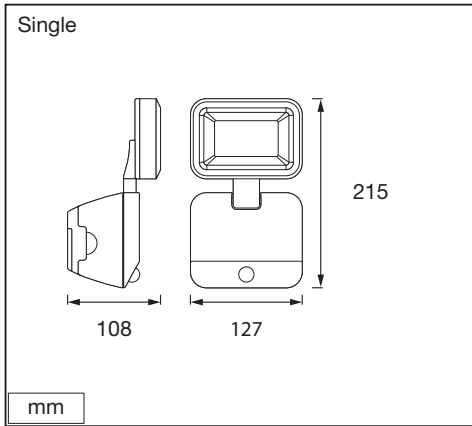

BATTERY LED SPOTLIGHT

	EAN	W	lm	K	IP	⊖ (°C)	V _{DC}	mA	Hz
BATTERY LED SPOTLIGHT SINGLE BK	4058075227347	4	260	4000	54	-20...+30	6	750	0
BATTERY LED SPOTLIGHT DOUBLE BK	4058075227361	10	480	4000	54	-20...+30	6	2000	0
BATTERY LED SPOTLIGHT SINGLE WT	4058075227385	4	260	4000	54	-20...+30	6	750	0
BATTERY LED SPOTLIGHT DOUBLE WT	4058075227408	10	480	4000	54	-20...+30	6	2000	0