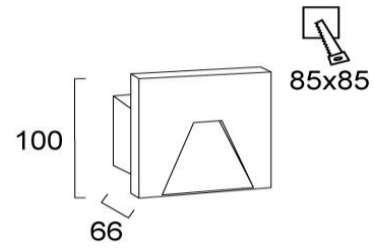

Product Datasheet

Code	4289800
Description	Wall Recessed Light Square Space
Family	SPACE
Type	WALL LIGHTS
Type of Lamp	LED module
Watt	4W
Volt	220-240 VAC
Hertz	50-60 Hz
Class	Class II
IP	IP65
Environment	Outdoor
Color	GREY
Material	CONCRETE
Length	L:100
Height	H:100
Width	P:66
Kelvin	3000K
Lumen	36 Lm
Beam Angle	Beam angle 150* / CRI 82
Dimmable	Non-Dimmable