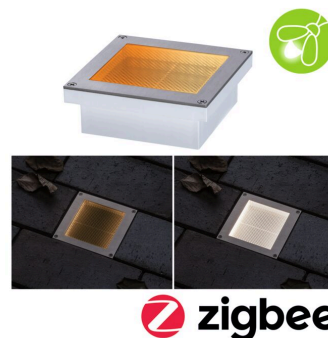

#### dimensions

Mounting hole	100 mm
depth of hollow wall	27 mm
Mounting depth	42 mm
Height	42 mm
Dimensions (Height x Width x Depth)	42 x x mm

 **zigbee**