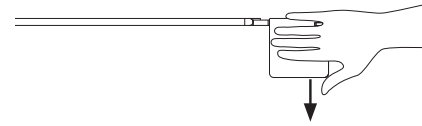

EINSCHALTEN – AUSSCHALTEN / ON – OFF

Wischen sie in 2–3 cm Höhe waagrecht über den Sensor.

Pass your hand horizontally over the sensor at a height of 2–3 cm.