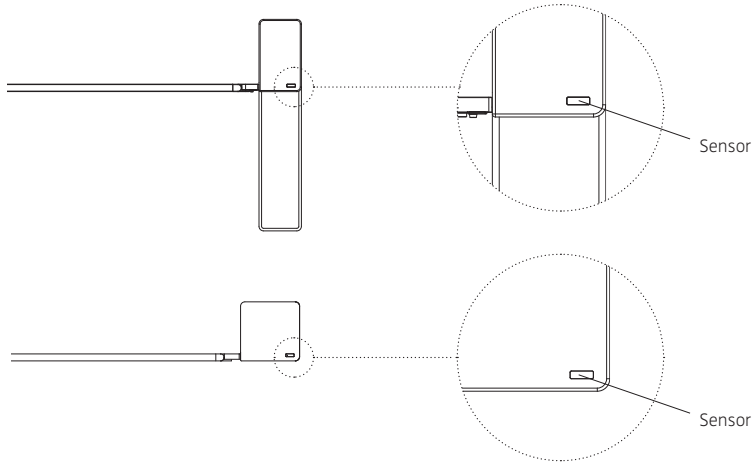

# BEDIENUNGSANLEITUNG/ INSTRUCTION MANUAL

A hand is shown touching a white, rectangular light fixture. The background is black. The hand is positioned in the lower half of the frame, with fingers spread across the surface of the fixture. The fixture is mounted on a vertical rod.

The Roxxane converter can be easily and flexibly attached to table legs, for example, using the integrated tie.

- 1) Insert the tie into the recess in the converter.
- 2) Pull the tie tight through the slit in the clamp.
- 3) Press on the clamp to fix the tie in position.

Unfastening the converter: By pulling the end of the tie, you can remove the clamp from the housing and loosen the tie. The tie can be removed completely upon request.

Beispiele /  
Examples

## BEDIENUNG / OPERATION

Die Leuchte ist mit einer innovativen berührungslosen Gestensteuerung ausgestattet. Der Sensor befindet sich auf dem Leuchtenkopf.

The luminaire is equipped with an innovative non-contact gesture control system. The sensor is situated on top of the head of the luminaire.