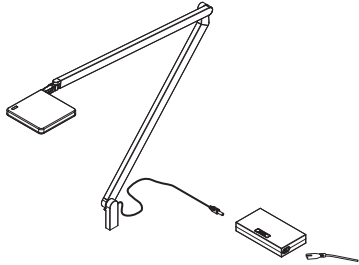

MONTAGE / MONTAGE

Informationen zur Montage entnehmen Sie bitte der separaten Montageanleitung. Diese ist dem jeweiligen Befestigungszubehör beigelegt.
Please refer to the separate mounting instructions for information on installation. These are included with each mounting accessory

ANSCHLUSS KONVERTER / SETTING CONVERTER

Die Roxxane wird mit einem speziellen, verbrauchsarmen Konverter geliefert.

Leuchtenkabel in die runde Buchse und Netzkabel in die Netzkabelbuchse einstecken.

Roxxane is delivered with a special, low-consumption converter.

Insert the luminaire cable into the round socket and the mains cable into the mains cable socket.