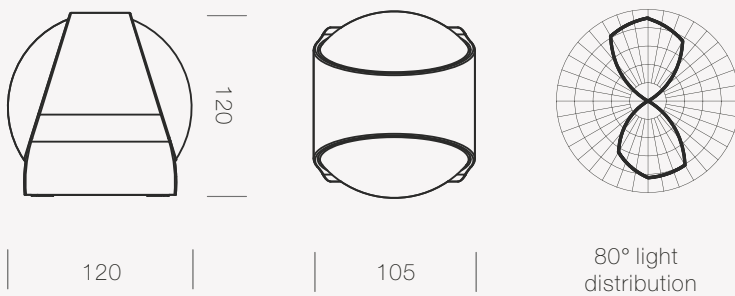

Product Description

The clear spherical glass is combined with an internal optical lens above the LED, appears to the pearl in the clear glass, produces glare-free contoured uplight and downlight and gives the luminaires a multi-dimensional look. Perfect for expressing your high standards and individuality – inside and outside.

Finish Available

Dark Grey
Matt Black

Matt White
Corten

Technical Information

Light source: CREE COB
Color temperature: 2700K
Color rendering index: CRI > 90
SDCM: < 5
Integrated driver: Yes
Luminaire connected wattage: 12.5 W
Voltage: AC220-240V 50/60Hz
Flicker-free driver: Yes
Power factor: > 0.9
Luminous ux: 1250 lm
Light optics: 2x80°
Light distribution: Double-sided output
Protection class: IP65
Impact strength: IK 06
Safety: Class I
Double cable entry: Yes
Luminaire weight: 1.14kg