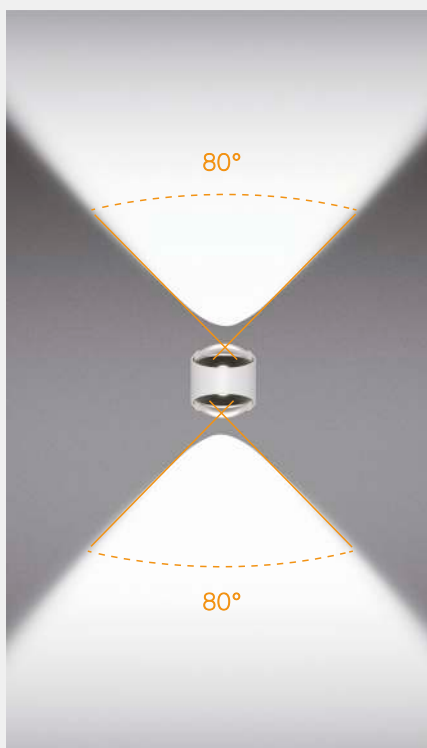

The clear spherical glass is combined with an internal optical lens above the LED, appears to the pearl in the clear glass, produces glare-free contoured uplight and downlight and gives the luminaires a multi-dimensional look. Perfect for expressing your high standards and individuality – inside and outside.

Finish Available

Dark Grey 
Matt Black 

Matt White 
Corten 

Technical Information

Light source: CREE COB
Color temperature: 2700K
Color rendering index: CRI > 90
SDCM: < 5
Integrated driver: Yes
Luminaire connected wattage: 12.5 W
Voltage: AC220-240V 50/60Hz
Flicker-free driver: Yes
Power factor: > 0.9
Luminous ux: 1250 lm
Light optics: 2x80°
Light distribution: Double-sided output
Protection class: IP65
Impact strength: IK 06
Safety: Class I
Double cable entry: Yes
Luminaire weight: 1.14kg

1. In & Outdoor IP65

2. Flickering free driver

3. Anti-glare reector

4. Visual comfort optical lens

5. Spherical geometry glass

6. Double cable entry

LOOM
DESIGN

LAMPFEBER®
SCANDINAVIA