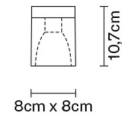

CUBETTO
D28E0102

Pamio Design

Description

Ceiling lamp with glass diffuser made of black paste, sandblasted inside. Polished chrome-plated metal structure.

Dimensions

Voltage

220-240V

Socket

Available structure colours

- Chrome

Not included accessories

Bulb

Weight Lamp

Net: 1.27 kg

Packaging

Gross weight: 1.34 kg
Volume: 0.004 m³
Number of boxes: 1