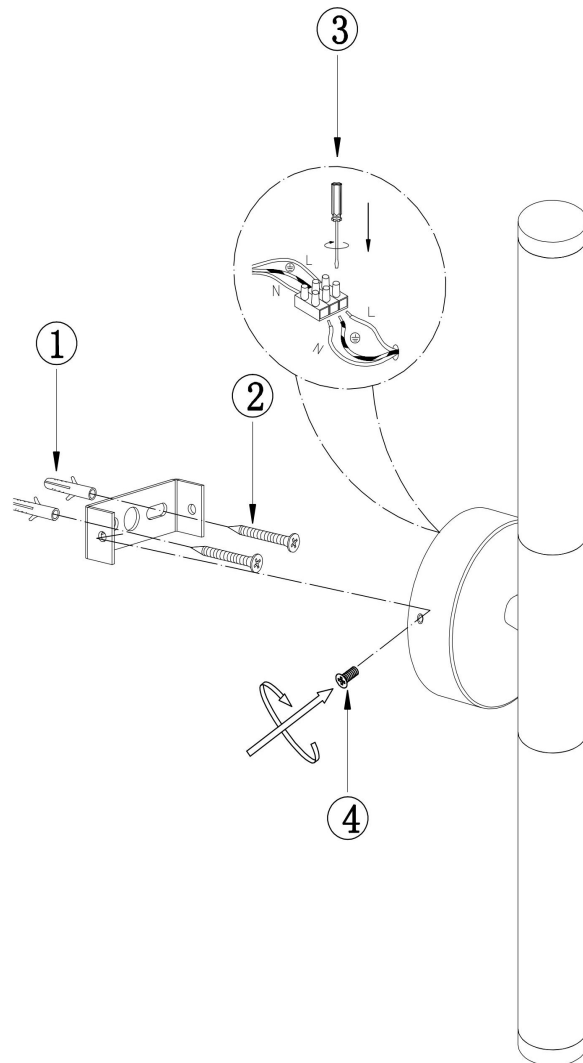

Instruction

MOD106WL-L16G3K

MAX 16W
1 400 Lumen

Model: MOD106WL-L16G3K

Collection: Modern

Series: Axis

Wall Lamps

This product contains a light source of energy efficiency class A