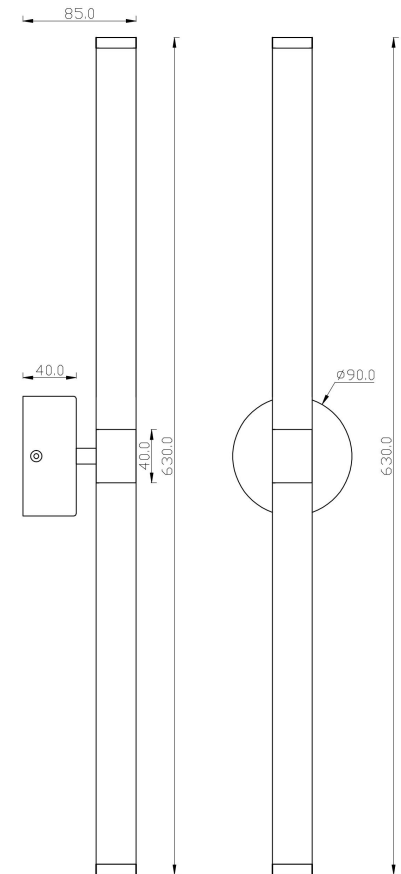

Instruction

MOD106WL-L16G3K

MAX 16W
1 400 Lumen

Model: MOD106WL-L16G3K

Collection: Modern

Series: Axis

Wall Lamps

This product contains a light source of energy efficiency class A