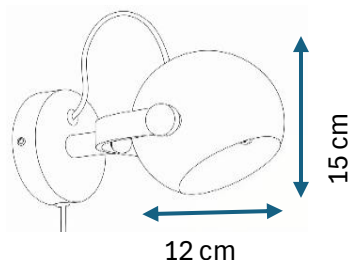

PRODUCT DATASHEET

DC Wall Ø12 - 5705639734108

GENERAL INFORMATION

Product Code	734108
Collection	Halo Design
Product Category	Wall
Product family	DC
Use	Indoor
Application Environment	Wall

DIMENTION & WEIGHT

Width (mm)	120
Height (mm)	150
Depth (mm)	120
Weight gram	820

MATERIAL & COLOR

Product Color	Sort
Main Material(s)	Metal

TECHNICAL INFORMATION

IP Classification	IP20
Dimmable	Yes (according to the bulb)
Type:	Wall
Flicker Metric	00:00
Stroboscopic Effect Metric	00:00
LED module replaceable	No
Socket type	G9