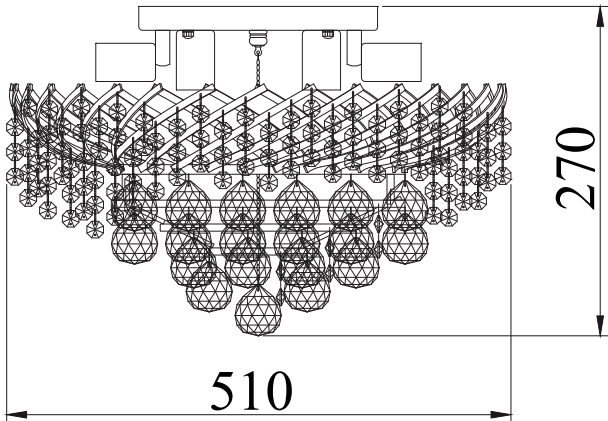

Instruction

Collection: Diamant crystal
 Series: Karolina
 Model: DIA120-09-G
 Suspended

A - 252
 B - 26
 C - 51

9 x E14 (40w)

MAYTONI
 DECORATIVE LIGHTING

www.maytoni.de