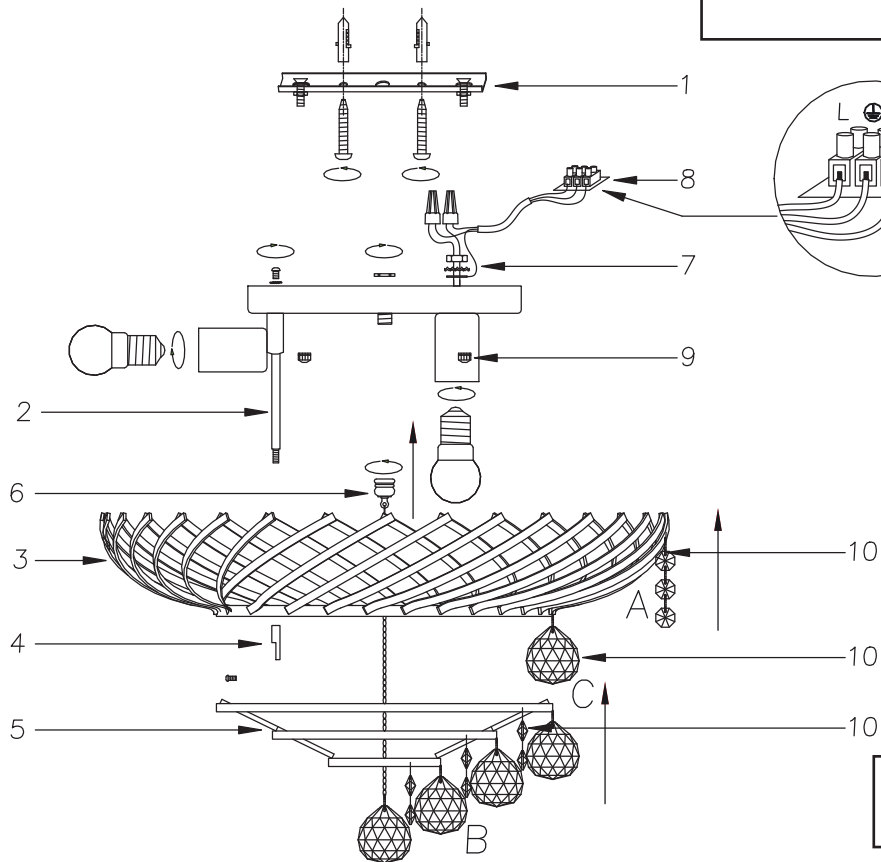

Instruction

Collection: Diamant crystal
 Series: Karolina
 Model: DIA120-09-G
 Suspended

A - 252
 B - 26
 C - 51

9 x E14 (40w)

MAYTONI
 DECORATIVE LIGHTING

www.maytoni.de