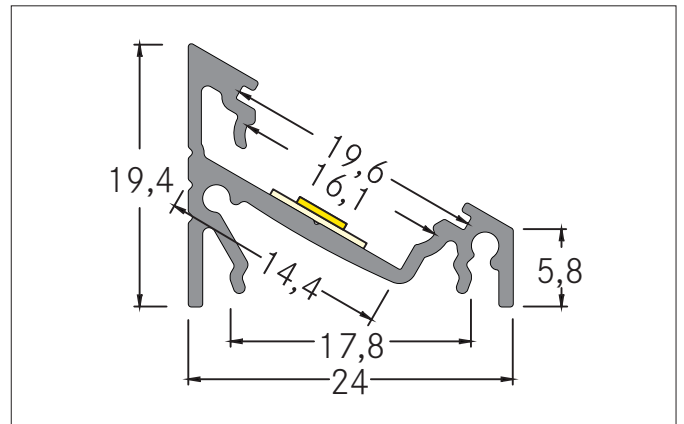

**Surface-mounted corner profile complete set 2000 mm**

Article no. 53912080

Light.  
For Generations.**Tender**

Surface-mounted corner profile complete set 2000 mm, black. for Mounting method: Corner profile, Material: Aluminium / PMMA / Steel / Plastic, dimensions profile: length: 2.000 mm x width: 24 mm x height: 19,4 mm .

**Product Benefits**

- One article number for profile, cover and mounting accessories.
- Fast order processing.
- Uncomplicated product selection.
- Suitable accessories included.

Article data	
Article no.	53912080
GTIN	4251433913429
Short description	Surface-mounted corner profile complete set 2000 mm
Material	Aluminium / PMMA / Steel / Plastic
Colour	Black
Length	2,000 mm
Width	24 mm
Hight	19.4 mm
Weight	0.490 kg

**Surface-mounted corner profile complete set 2000 mm**

Article no. 53912080

Light.  
For Generations.

Packing data	
Gross weight	0.72 kg
Length of packaging	2,000 mm
Packaging width	30 mm
Packaging height	30 mm
Note	Please note that the materials aluminium and PMMA or PC can expand differently with changes in temperature! At a temperature change of 10°C, the coefficient of expansion is approx. aluminium is approx. 0.7mm per metre, for plastic approx. 1.5mm per metre. This is not a defect in the product, this is a normal physical process.
Disposal at end of life	This product must not be disposed of with household waste. You are obliged, to dispose of such electrical waste separately. By disposing of electrical waste and other old or defective electronics separately, you support recycling or other forms of re-use. In that way you help to take care and to avoid that harmful substances get into the environment.