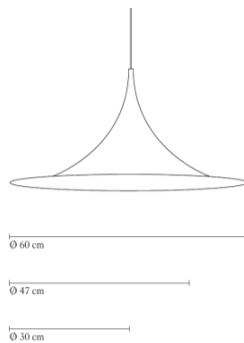

ACCESSORIES

SILVER CROWN REFLECTOR BULB / HALF MIRROR BULB:

Item no.: 004-99012 40W, E14 base - box of 10 pcs.

FACTS

MEASUREMENT - L X W X H MM

- Lamp canopy height: 57 mm
- Lamp canopy diameter: 114 mm
- Shade height: 150 mm
- Shade diameter: Ø300 mm
- Cable length, exposed: APP. 2200 mm
- Cable length, total: APP. 2500 mm

WEIGHT ITEM - LAMP INCL. WIRE AND CANOPY

675 g

PACKAGING TYPE

Cardboard box

PACKAGING MEASUREMENT - L X W X H CM

L:33 X W:33 X H:20 cm

WEIGHT PACKAGING - MATERIAL TYPE (recyclable)

- Delivery note: 5 g
- PE-LD PolyEthylen, bottom and top: 42 g
- Socket protection: 11 g
- Brown paper post (2 pcs. Triangles and canopy box): 208 g
- PE polybag: 61 g
- Cardboard, outer white box w/5ply Corrugated: 950 g
- Screws: 7 g

WEIGHT PACKAGING - TOTAL

1284 g

NUMBER OF PARCELS

1 pcs.