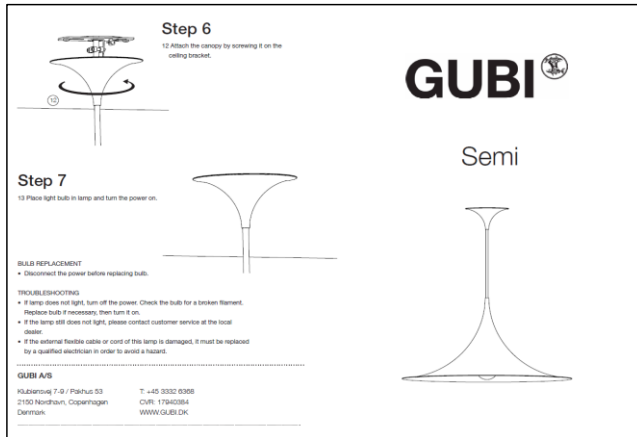

ENVIRONMENT

-

TESTS

-

CERTIFICATION AND LABELS

CE - CERTIFIED

INSTALLATION INSTRUCTIONS

Instructions document: No. 52-20-001-01