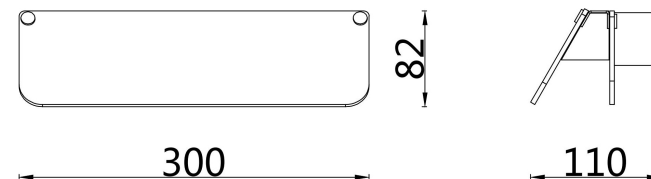

Instruction

MOD296WL-L6BC3K

MAX 6W
730 Lumen

Model: MOD296WL-L6BC3K

Collection: Modern

Series: Flat

Wall Lamps

This product contains a light source of the energy efficiency class D