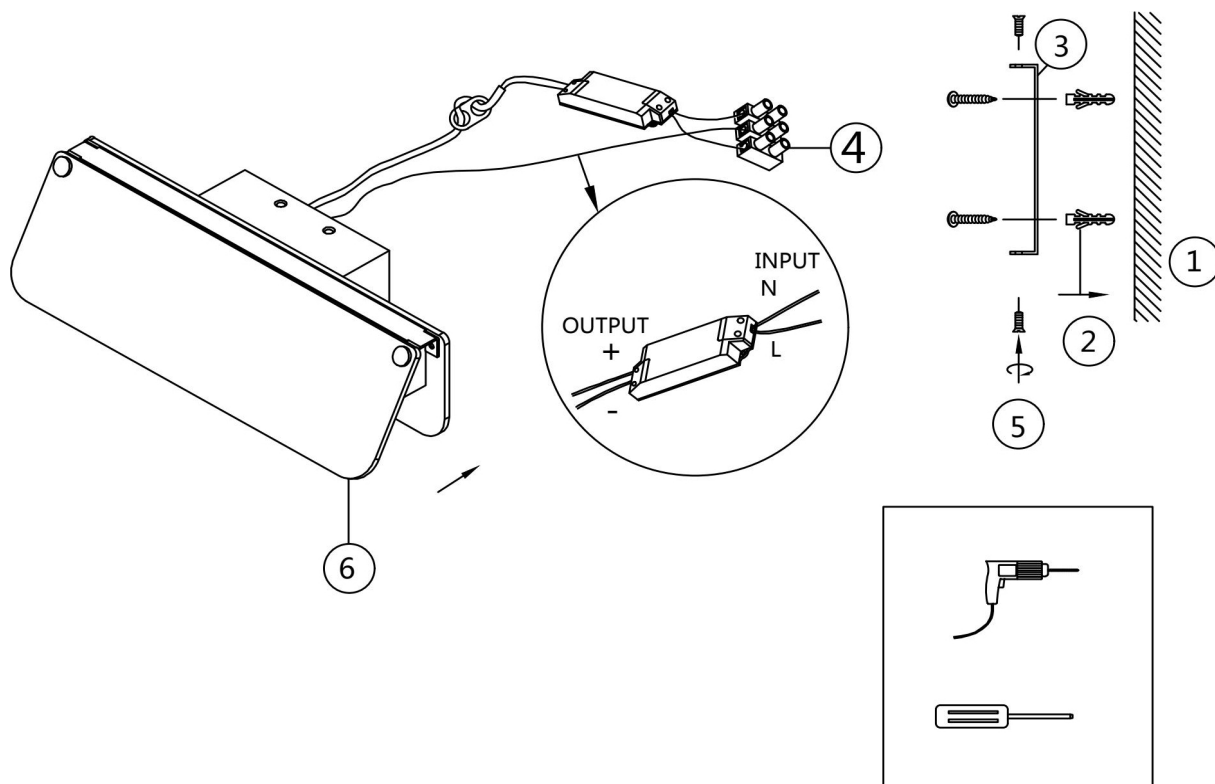

Instruction

MOD296WL-L6BC3K

MAX 6W
730 Lumen

Model: MOD296WL-L6BC3K

Collection: Modern

Series: Flat

Wall Lamps

This product contains a light source of the energy efficiency class D