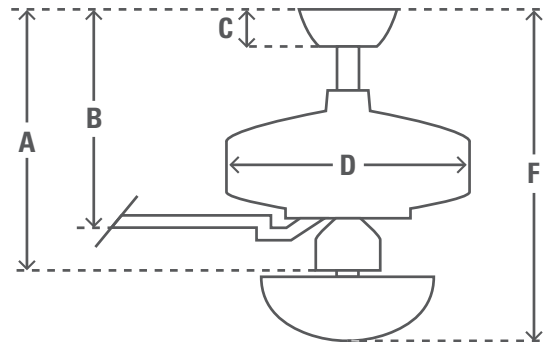

# 107cm (42") BAYPORT

PRODUCT SPECIFICATION SHEET

Family Name Bayport

Model # 24174

EAN Code 0049694241740

Voltage 240v/50Hz

Housing Finish Antique Brass

Blade Finishes Rosewood/Medium Oak

Number of Blades 4

Blade Material MDF

Light Socket Type N/A

Bulbs N/A

Motor Size (mm) 172mm x 12mm

Downrods Included	in	cm
	3"	7.6

Net Weight	lbs	kgs
	14.4	6.5

### FAN DIMENSIONS

	in	cm
(A) Ceiling to Bottom of Fan	12.9	32.7
(B) Ceiling to Bottom of Blade	11.5	29.1
(C) Ceiling to Bottom of Canopy	3.4	8.7
(D) Width of Fan Body	9.5	24.1
(F) Ceiling to Bottom of Light	12.9	32.7