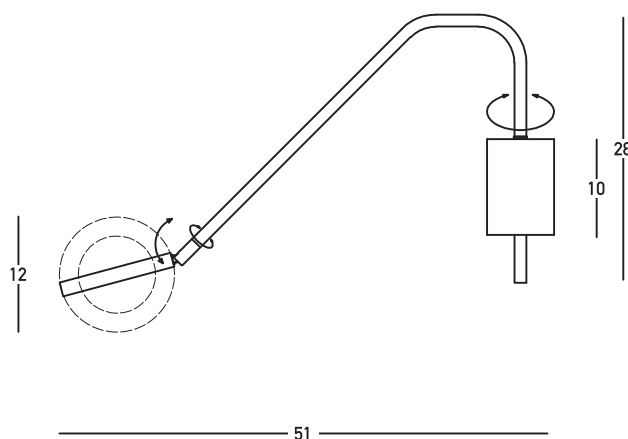

Product Data Sheet

Date: 16/01/2023
www.zambelislights.gr

Code 22042

Color: Black Matte

Indoor Lighting

Power	7W
Voltage	220-240V
Operating Frequency	50/60Hz
Color Temperature	3000K
Lumen	780Lm
Cri	80
Dimensions	L: 51cm W: 12cm H: 28cm
Base	ØL: 3.5cm W: 7cm H: 10cm
Dimmable Triac	<input type="radio"/>
Material	Metal-Aluminum-Acrylic
Special Feature	Movable Arm Movable Ring
Profile	W: 2cm H: 1.5cm

Description

Wall LED light made of metal, aluminum and acrylic, in a black matte finishing.

5213010018131

www.zambelislights.gr | www.zambelislights.com