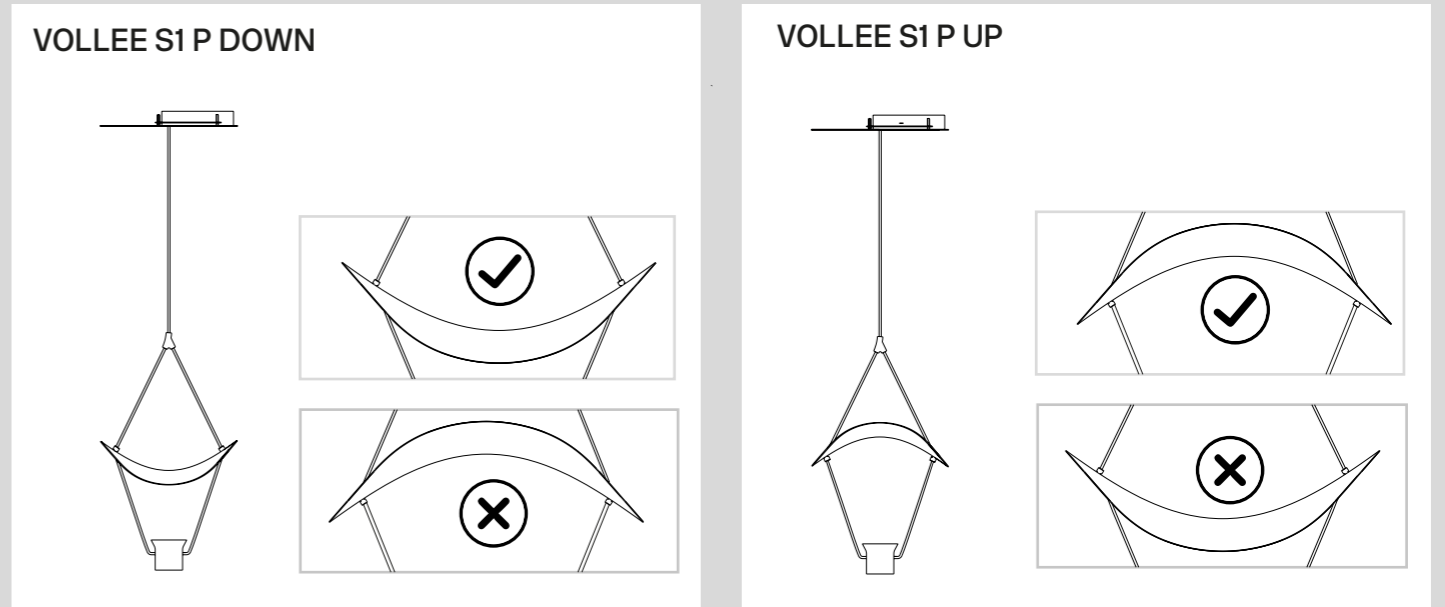

Masiero s.r.l. via Peschiere, 53
31032 Casale sul Sile, Treviso, Italy
info@masierogroup.com

Fig. A

Fig. B

Fig. C

Fig. D

MASIERO s.r.l.
 Art. VOLLEE S1 P
 LED x 6W - 3000K
 230V ~ 50Hz
MADE IN ITALY
 CE

LED x 6W
 CONSTANT CURRENT
 175mA