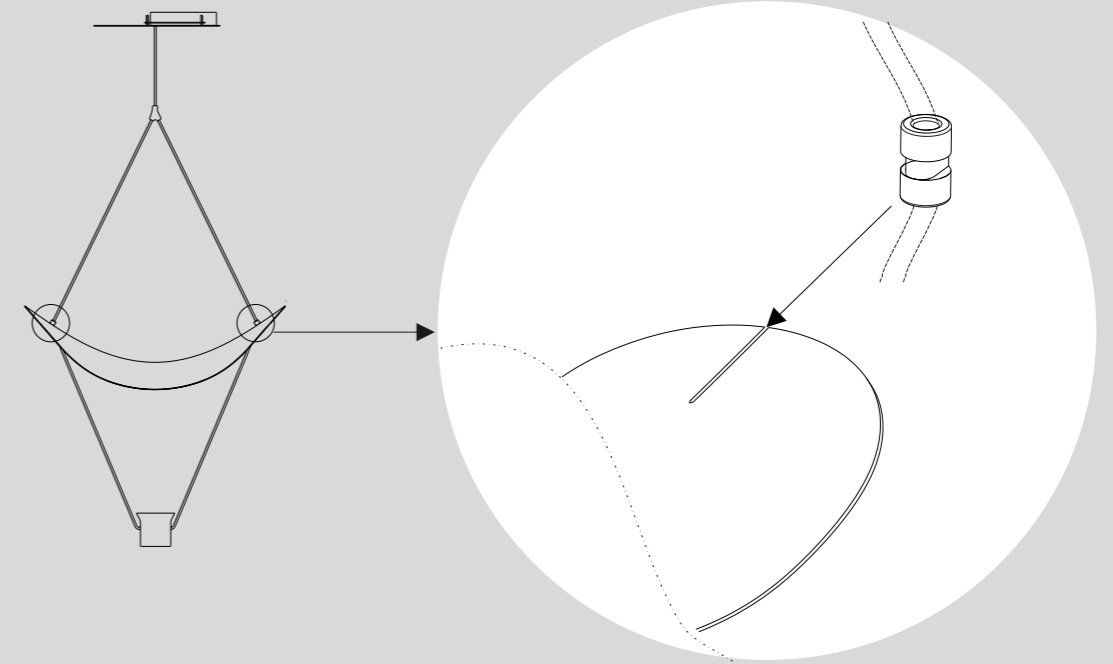

Masiero s.r.l. via Peschiere, 53
31032 Casale sul Sile, Treviso, Italy
info@masierogroup.com

Fig. A

Fig. B

Fig. C

Fig. D

MASIERO s.r.l.
 Art. VOLLEE S1 P
 LED x 6W - 3000K
 230V ~ 50Hz
MADE IN ITALY
 CE

LED x 6W
 CONSTANT CURRENT
 175mA