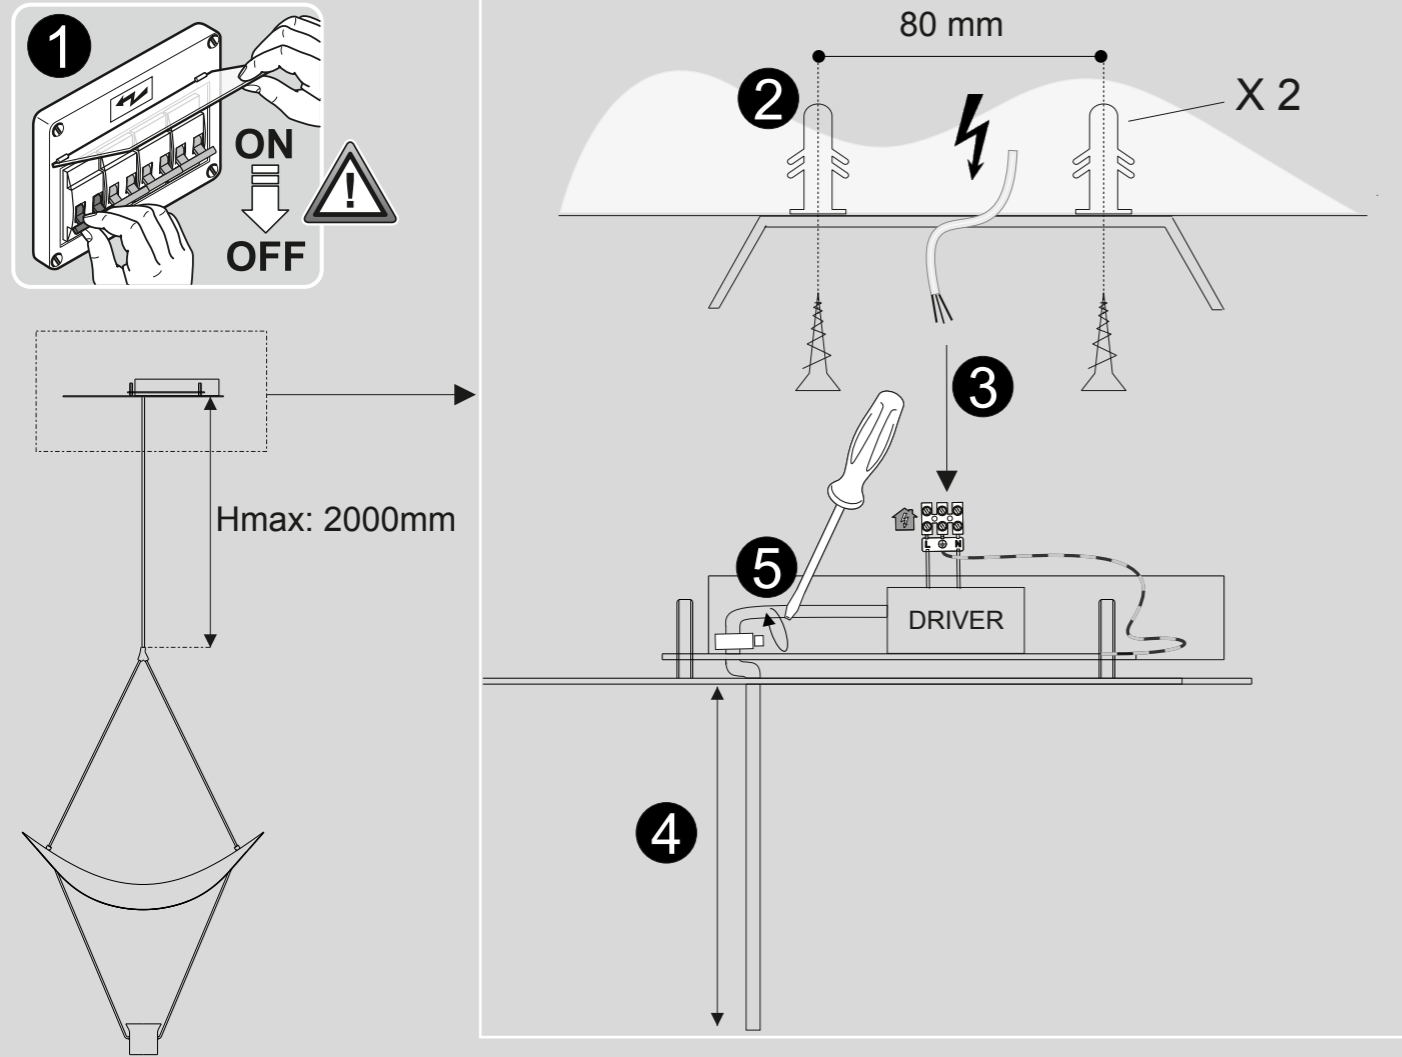

Masiero s.r.l. via Peschiere, 53
31032 Casale sul Sile, Treviso, Italy
info@masierogroup.com

Fig. A

Fig. B

Fig. C

Fig. D

MASIERO s.r.l.
 Art. VOLLEE S1 P
 LED x 6W - 3000K
 230V ~ 50Hz
MADE IN ITALY
 CE

LED x 6W
 CONSTANT CURRENT
 175mA