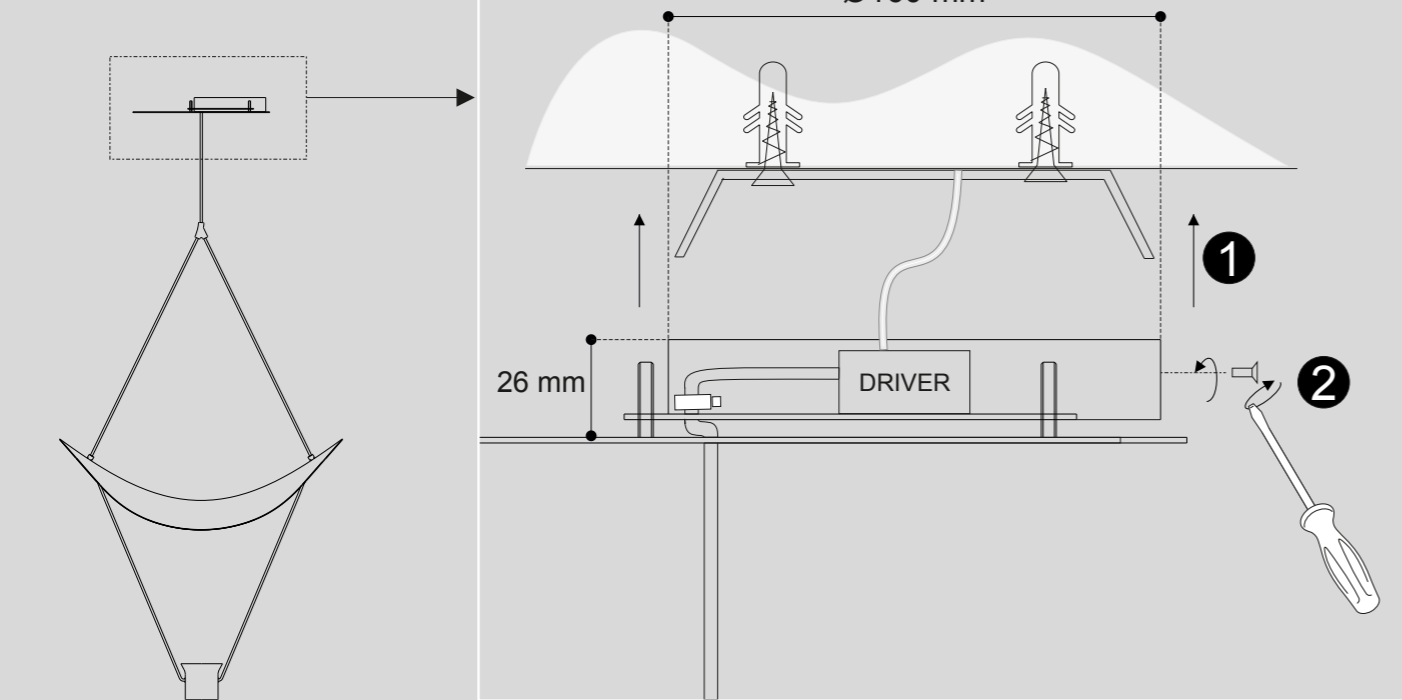

Masiero s.r.l. via Peschiere, 53
31032 Casale sul Sile, Treviso, Italy
info@masierogroup.com

Fig. A

Fig. B

Fig. C

Fig. D

MASIERO s.r.l.
 Art. VOLLEE S1 P
 LED x 6W - 3000K
 230V ~ 50Hz
MADE IN ITALY
 CE

LED x 6W
 CONSTANT CURRENT
 175mA