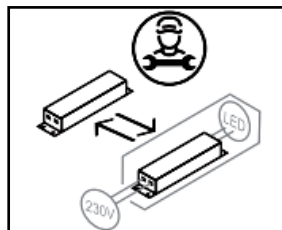

APPROVED
01/08/2024
ISSUE 1

MAINS SUPPLY

LIVE - Possible colours : Red or Brown LIVE
EARTH - Un sleeved copper or (Green / Yellow) EARTH
NEUTRAL - Possible colours : Black or Blue NEUTRAL

LIGHT FITTING