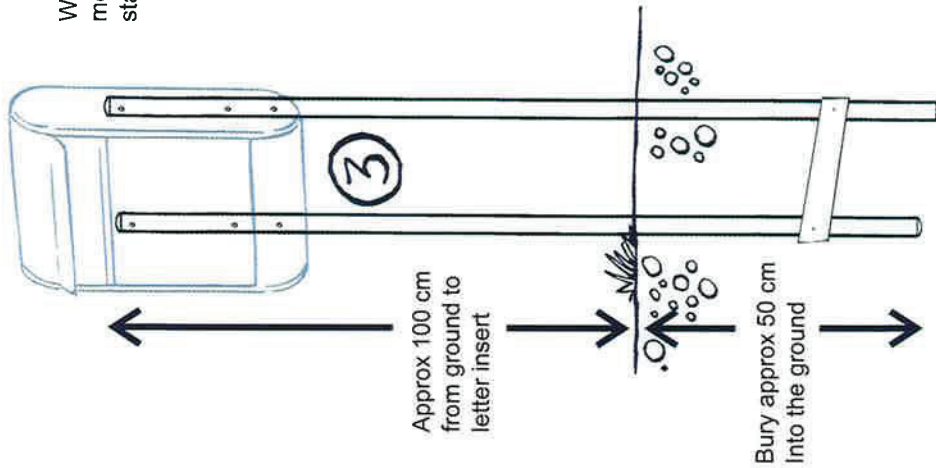

Stand 1005

Fits almost all mailboxes

Template for drilling new mounting holes in the mailbox. Hole: Ø6 mm