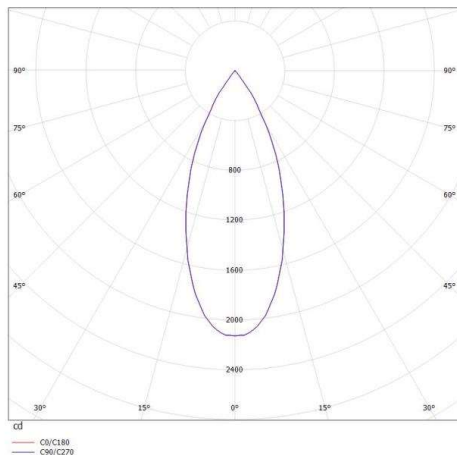

**DARK NIGHT XS**

**684-00403052406v1**

DARK NIGHT TURN XS R RECESSED SPOTLIGHT made of aluminium, black matt, similar to RAL 9005, decor black, high-efficiently vacuum deposited aluminium reflector beam 40°, light output direct, UGR <19, swiveling 355°, tilting 25°, without converter, max. 250/350mA, IP20

**DRAWING**

**TECHNICAL DETAILS**

Bulb type	LED 9/13W
Luminous flux [lm]	960/1280
Current sec. [mA]	250/350
Colour temp. [K]	4000K
CRI	>90
UGR	<19
Optics	vacuum deposited aluminium reflector
Designer	INHOUSE
Converter	without converter
Light output	direct
Beam angle [°]	40°
Material	aluminium
Height [mm]	71
Diameter [mm]	86
Ceiling cutout [mm]	80
Ceiling thickness [mm]	1-25
Recess depth [mm]	101
IP protection class	IP20
Voltage class	protection cl. II
Net weight [kg]	0,34
Color lamp	black matt
RAL	9005
Colour decor	black
EAN-Number	9010506114041
Lifetime [h]	L80 B10 50 000
Energy efficiency cl.	D

**LIGHT DISTRIBUTION CURVE**

The values are rated values. Power and luminous flux are initially subject to a tolerance of +/- 10%. Colour temperature tolerance: +/- 150 K. The values apply to an ambient temperature of 25°C unless otherwise specified.