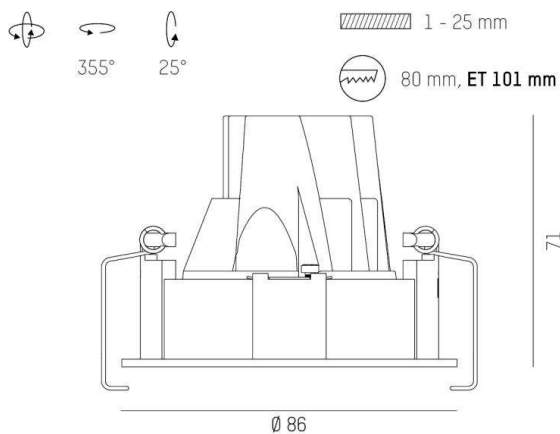

**DARK NIGHT XS**

**684-00403052406v1**

DARK NIGHT TURN XS R RECESSED SPOTLIGHT made of aluminium, black matt, similar to RAL 9005, decor black, high-efficiently vacuum deposited aluminium reflector beam 40°, light output direct, UGR <19, swiveling 355°, tilting 25°, without converter, max. 250/350mA, IP20

**DRAWING**

**TECHNICAL DETAILS**

Bulb type	LED 9/13W
Luminous flux [lm]	960/1280
Current sec. [mA]	250/350
Colour temp. [K]	4000K
CRI	>90
UGR	<19
Optics	vacuum deposited aluminium reflector
Designer	INHOUSE
Converter	without converter
Light output	direct
Beam angle [°]	40°
Material	aluminium
Height [mm]	71
Diameter [mm]	86
Ceiling cutout [mm]	80
Ceiling thickness [mm]	1-25
Recess depth [mm]	101
IP protection class	IP20
Voltage class	protection cl. II
Net weight [kg]	0,34
Color lamp	black matt
RAL	9005
Colour decor	black
EAN-Number	9010506114041
Lifetime [h]	L80 B10 50 000
Energy efficiency cl.	D

**LIGHT DISTRIBUTION CURVE**

The values are rated values. Power and luminous flux are initially subject to a tolerance of +/- 10%. Colour temperature tolerance: +/- 150 K. The values apply to an ambient temperature of 25°C unless otherwise specified.