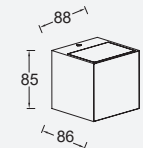

Dark Grey

5189114118

Matt Black

5189125012

CLASS I
IP54
LED 9W
850 Lumen
Die Cast Aluminium